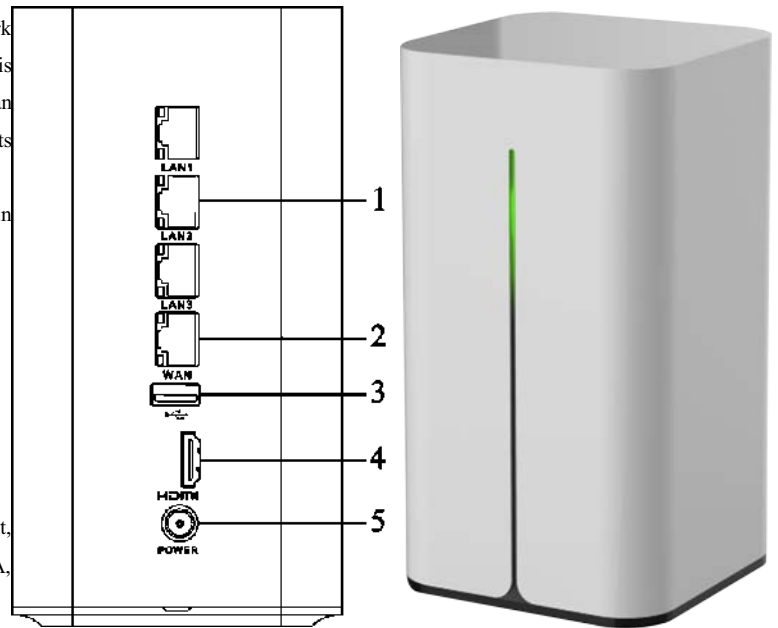

Physical Interfaces: