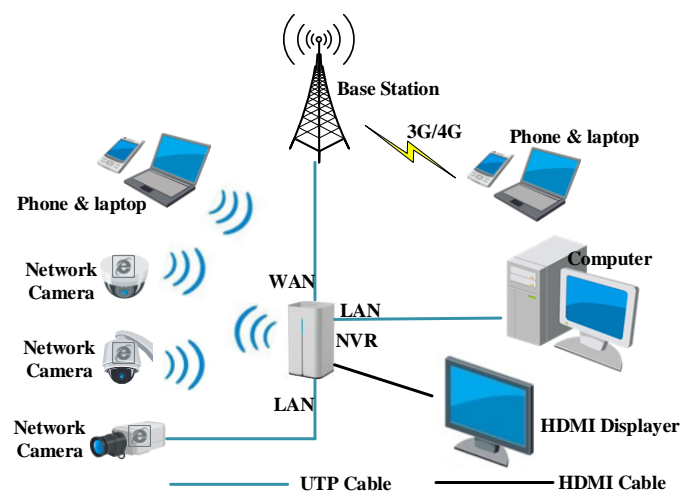

Typical Application: