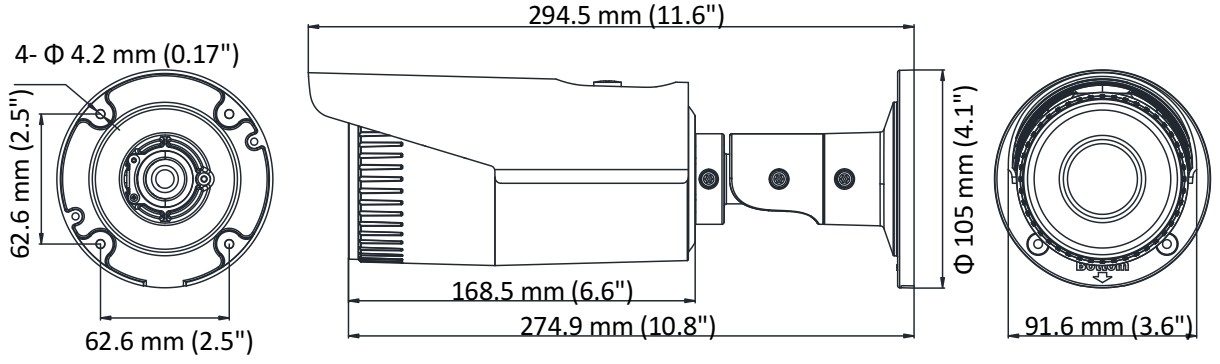

PR-IPB1621FWD-I

Dimension

Platform Güvenlik Sistemleri İth.İhr.Tic.Ltd.Şti

🏠 KAPTANPAŞA MH DARÜLACEZE CD BİLAŞ İŞ MERKEZİ B BLOK NO:33 KAT:2 D:33 OKMEYDANI ŞİŞLİ / İSTANBUL

🌐 www.platformguvenlik.com.tr

🌐 www.bayisen.com.tr

🌐 www.prolook.com.tr

☎ 0212 222 66 66

✉ info@bayisen.com.tr

✉ info@platformguvenlik.com.tr

☎ 0212 222 66 66