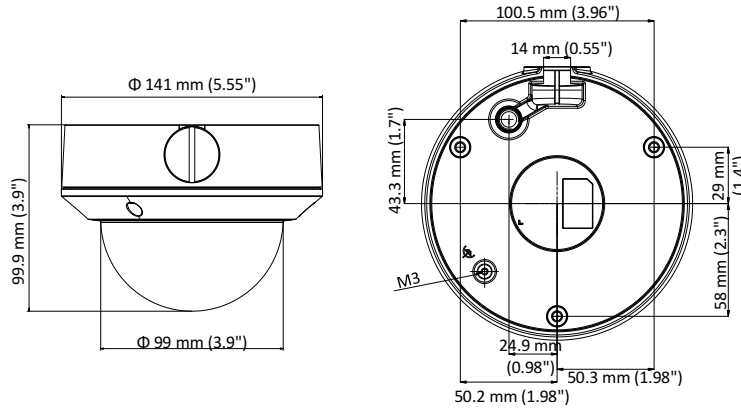

Available Models

PR-IPD1721FWD-I

Dimension

Platform Güvenlik Sistemleri İth.İhr.Tic.Ltd.Şti

🏠 KAPTANPAŞA MH DARÜLACEZE CD BİLAŞ İŞ MERKEZİ B BLOK NO:33 KAT:2 D:33 OKMEYDANI ŞİŞLİ / İSTANBUL

🌐 www.platformguvenlik.com.tr

🌐 www.bayisen.com.tr

🌐 www.prolook.com.tr

☎ 0212 222 66 66

✉ info@bayisen.com.tr

✉ info@platformguvenlik.com.tr

☎ 0212 222 66 66