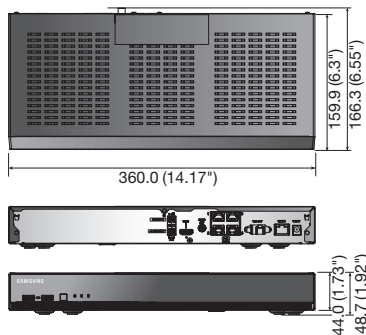

Dimensions

Unit : mm (inch)

SRN-473S		
DISPLAY		
Video	Inputs / Resolution	Up to 4CH / CIF ~ 8M
	Protocols	Samsung, ONVIF
Live	Local Display	HDMI / VGA
	Multi Screen Display	[Local monitor] 1 / 4 / Auto sequence, [Web] 1 / 4 / Auto sequence
	Performance	[Local monitor] 8M (20fps), 5M (30fps), 3M (50fps), 2M (120fps), 720p (120fps), D1 (120fps) [Web] 5M (30fps), 3M (60fps), 2M (120fps), 720p (120fps), D1 (120fps)
PERFORMANCE		
Operating System	Embedded	Linux
	Compression	H.264, MJPEG
Recording	Recording Bandwidth	32Mbps, 2M 4 camera real-time recording
	Resolution	CIF ~ 8M
	Mode	Normal, Scheduled, Event (Pre / Post)
	Event Trigger	Alarm input (2), Video loss, Camera event (Alarm in, MD, Video analytics)
	Event Action	E-mail, PTZ preset, Alarm out, Buzzer, Monitor out
Search & Playback	Playback Bandwidth	32Mbps
	Performance	Max. 3 users
	Mode	Date & Time (Calendar) / Event log list / Text Search (POS)
	Simultaneous Playback	[Local monitor] Up to 4CH, [Web, CMS] Up to 4CH
	Resolution	CIF ~ 8M
Storage	Fish-eye Dewarping	Via Smartviewer
	Playback Control	Fast/Slow Forward/Backward, Move one step up/down
	Internal	1 SATA
Back up	Max.Capacity	Internal 4TB
	File Back up	BU/EXE (USB), JPG/AVI (Web, CMS)
Sensor	Function	Max. 4CH playback, Date-time/title display
	Input / Output	2 / 1 (NO/NC 1ea)
Audio	Input / Compression	4CH (Network) / G.711, G.726, AAC (16/48KHz)
	Audio Communication	2-way
NETWORK		
Protocol Support		TCP/IP, UDP/IP, RTP (UDP), RTP (TCP), RTSP, NTP, HTTP, DHCP (Server, Client), PPPoE, SMTP, ICMP, IGMP, ARP, DNS, DDNS, uPnP, HTTPS, SNMP, ONVIF (Profile-S)
DDNS		Samsung iPOLiS DDNS
Transmission Bandwidth		Max. 64Mbps
Max. Remote Users		Search 3 / Live unicast 10 / Live multicast 20
IP		IPv4 / IPv6
Security		IP address filtering, User access log, 802.1x authentication, Encryption
Language	GUI / Web	English, French, German, Italian, Spanish, Russian, Turkish, Polish, Dutch, Swedish, Czech, Portuguese, Danish, Rumanian, Serbian, Croatian, Hungarian, Greek, Norwegian, Finnish, Korean, Chinese, Japanese, Thai
OS		Supported OS : Window XP (Service pack 2 or above), Vista, 7, 8, Mac OS X (10.6 or above)
Web Browser		Microsoft Internet Explorer (Updated Ver. 8 ~ 10, IE 9 or above recommended) Mozilla Firefox (Ver. 19.x or above), Google Chrome (Ver. 26.x or above), Apple Safari (Ver. 6.0.3 or above)
Viewer Software	Type	SSM, Webviewer, SmartViewer, iPOLiS mobile viewer
Viewer Software	CMS Support	SDK / CGI (SUNAPI)
FUNCTIONS		
Camera Setup	Register	PnP mode, Manual mode
	Setup Items	IP address, Add profile edit, Bitrate, Compression, GOP, Quality Camera MD setup Camera video setup (Simple focus, Brightness/Contrast, Flip/Mirror, IRIS, WDR, D&N, SSSNR, Shutter, SSSDR, DIS)
Camera Control	PoE	Monitor PoE power consumption, On/Off control for each PoE camera Remote reset for each PoE camera
Easy Configuration		Setup Wizard (Date/Time, Network, Auto camera configuration)
PTZ	Control / Preset	Via GUI, Webviewer, SPC-2000 / 255
Smart phone	OS	Android, iOS
	Control	Live (4CH) / Playback (1CH)
System Control		Mouse, IR Remocon, Web, SPC-2000 (Controller)
INDICATOR / INTERFACE		
Front	Indicator	Power status LED 1ea, Alarm status LED 1ea, Record status LED 1ea
	USB	2ea (Front 2ea)
Connections	HDMI / VGA	1ea / 1ea
	Audio	Out 1ea (RCA, Line)
	Ethernet	RJ-45 4ea (PoE/PoE+, 100Mbps), RJ-45 1ea (WAN, 100Mbps)
Alarm		In 2ea (Terminal block) / Out 1ea (Terminal block)
Reset		Yes (Factory reset)
SYSTEM		
Log	Log List	Max. 20000 (System log, Event log each)
GENERAL		
Electrical	Input Voltage / Current	54V DC / 1.67A
	Power Consumption	Max. 77W (1 HDD, PoE on), 16W (1 HDD, PoE off)
	PoE Budget	Max. 50W
Environmental	Operating Temperature	+0°C ~ +40°C (+32°F ~ +104°F)
	Operating Humidity	20% ~ 85% RH
Mechanical	Color / Material	Black / Metal
	Dimensions (WxHxD)	360.0 x 44.0 x 159.9mm (14.17" x 1.73" x 6.3") (1U)
	Weight	Approx. 1.6Kg (3.52lb), 1TB HDD 1ea included