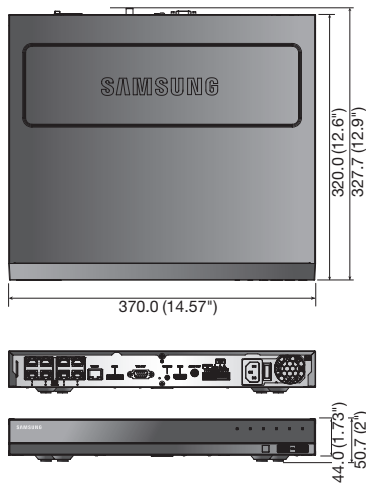

Dimensions

Unit : mm (inch)

SRN-873S		
DISPLAY		
Video	Inputs / Resolution	Up to 8CH / CIF ~ 8M
	Protocols	Samsung, ONVIF
Live	Local Display	HDMI / VGA
	Multi Screen Display	[Local monitor] 1 / 4 / 6 / 8 / Auto sequence, [Web] 1 / 4 / 8 / Auto sequence
	Performance	[Local monitor] 8M (20fps), 5M (30fps), 3M (50fps), 2M (150fps), 720p (240fps), D1 (240fps) [Web] 5M (30fps), 3M (60fps), 2M (120fps), 720p (240fps), D1 (240fps)
PERFORMANCE		
Operating System	Embedded	Linux
	Compression	H.264, MJPEG
Recording	Recording Bandwidth	64Mbps, 2M 8 camera real-time recording
	Resolution	CIF ~ 8M
	Mode	Normal, Scheduled, Event (Pre / Post)
	Event Trigger	Alarm input (4), Video loss, Camera event (Alarm in, MD, Video analytics)
	Event Action	E-mail, PTZ preset, Alarm out, Buzzer, Monitor out
Search & Playback	Playback Bandwidth	32Mbps
	Performance	Max. 3 users
	Mode	Date & Time (Calendar) / Event log list / Text Search (POS)
	Simultaneous Playback	[Local monitor] Up to 8CH, [Web, CMS] Up to 8CH
	Resolution	CIF ~ 8M
	Fish-eye Dewarping	Via Smartviewer
Storage	Internal	2 SATA
	External (DAS)	1 e-SATA
	Max.Capacity	Internal 8TB
Back up	File Back up	BU/EXE (USB), JPG/AVI (Web, CMS)
	Function	Max. 8CH playback, Date-time/title display
Sensor	Input / Output	4 / 3 (NO 2ea, NO/NC 1ea)
Audio	Input / Compression	8CH (Network) / G.711, G.726, AAC (16/48KHz)
	Audio Communication	2-way
NETWORK		
Protocol Support	TCP/IP, UDP/IP, RTP (UDP), RTP (TCP), RTSP, NTP, HTTP, DHCP (Server, Client), PPPoE, SMTP, ICMP, IGMP, ARP, DNS, DDNS, uPnP, HTTPS, SNMP, ONVIF (Profile-S)	
DDNS	Samsung iPOLiS DDNS	
Transmission Bandwidth	Max. 128Mbps	
Max. Remote Users	Search 3 / Live unicast 10 / Live multicast 20	
IP	IPv4 / IPv6	
Security	IP address filtering, User access log, 802.1x authentication, Encryption	
Language	GUI / Web	English, French, German, Italian, Spanish, Russian, Turkish, Polish, Dutch, Swedish, Czech, Portuguese, Danish, Rumanian, Serbian, Croatian, Hungarian, Greek, Norwegian, Finnish, Korean, Chinese, Japanese, Thai
		Supported OS : Window XP (Service pack 2 or above), Vista, 7, 8, Mac OS X (10.6 or above)
OS	Supported OS : Window XP (Service pack 2 or above), Vista, 7, 8, Mac OS X (10.6 or above)	
Web Browser	Microsoft Internet Explorer (Updated Ver. 8 ~10, IE 9 or above recommended) Mozilla Firefox (Ver. 19.x or above), Google Chrome (Ver. 26.x or above), Apple Safari (Ver. 6.0.3 or above)	
Viewer Software	Type	SSM, Webviewer, SmartViewer, iPOLiS mobile viewer
	CMS Support	SDK / CGI (SUNAPI)
FUNCTIONS		
Camera Setup	Register	PnP mode, Manual mode
	Setup Items	IP address, Add profile edit, Bitrate, Compression, GOP, Quality
		Camera MD setup Camera video setup (Simple focus, Brightness/Contrast, Flip/Mirror, IRIS, WDR, D&N, SSNR, Shutter, SDDR, DIS)
Camera Control	PoE	Monitor PoE power consumption, On/Off control for each PoE camera Remote reset for each PoE camera
Easy Configuration	Setup Wizard (Date/Time, Network, Auto camera configuration)	
PTZ	Control / Preset	Via GUI, Webviewer, SPC-2000 / 255
	OS	Android, iOS
Smart phone	Control	Live (4CH) / Playback (1CH)
		Mouse, IR Remocon, Web, SPC-2000 (Controller)
System Control	Mouse, IR Remocon, Web, SPC-2000 (Controller)	
INDICATOR / INTERFACE		
Front	Indicator	Power status LED 1ea, HDD action LED 1ea, Alarm status LED 1ea Record status LED 1ea, Network action LED 1ea, Back up LED 1ea
	USB	2ea (Front 2ea)
	HDMI / VGA	1ea / 1ea
Connections	Audio	Out 1ea (RCA, Line)
	Ethernet	RJ-45 8ea (PoE/PoE+, 100Mbps), RJ-45 1ea (WAN, 1Gbps)
	Alarm	In 4ea (Terminal block) / Out 3ea (Terminal block)
	Reset	Yes (Factory reset)
SYSTEM		
Log	Log List	Max. 20000 (System log, Event log each)
GENERAL		
Electrical	Input Voltage / Current	100 ~ 240V AC, 50/60Hz / 3 ~ 1.5A
	Power Consumption	Max. 166W (2 HDD, PoE on), 44W (2 HDD, PoE off)
	PoE Budget	Max. 100W
Environmental	Operating Temperature	+0°C ~ +40°C (+32°F ~ +104°F)
	Operating Humidity	20% ~ 85% RH
Mechanical	Color / Material	Black / Metal
	Dimensions (WxHxD)	370.0 x 44.0 x 320.0mm (14.57" x 1.73" x 12.6") (1U)
	Weight	Approx. 3.4Kg (7.49lb), 1TB HDD 1ea included