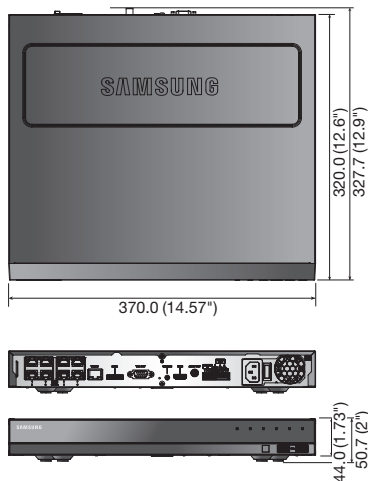

Dimensions

Unit : mm (inch)

		SRN-873S
DISPLAY		
Video	Inputs / Resolution	Up to 8CH / CIF ~ 8M
	Protocols	Samsung, ONVIF
Live	Local Display	HDMI / VGA
	Multi Screen Display	[Local monitor] 1 / 4 / 6 / 8 / Auto sequence, [Web] 1 / 4 / 8 / Auto sequence
	Performance	[Local monitor] 8M (20fps), 5M (30fps), 3M (50fps), 2M (150fps), 720p (240fps), D1 (240fps) [Web] 5M (30fps), 3M (60fps), 2M (120fps), 720p (240fps), D1 (240fps)
PERFORMANCE		
Operating System	Embedded	Linux
	Compression	H.264, MJPEG
Recording	Recording Bandwidth	64Mbps, 2M 8 camera real-time recording
	Resolution	CIF ~ 8M
	Mode	Normal, Scheduled, Event (Pre / Post)
	Event Trigger	Alarm input (4), Video loss, Camera event (Alarm in, MD, Video analytics)
	Event Action	E-mail, PTZ preset, Alarm out, Buzzer, Monitor out
Search & Playback	Playback Bandwidth	32Mbps
	Performance	Max. 3 users
	Mode	Date & Time (Calendar) / Event log list / Text Search (POS)
	Simultaneous Playback	[Local monitor] Up to 8CH, [Web, CMS] Up to 8CH
	Resolution	CIF ~ 8M
	Fish-eye Dewarping	Via Smartviewer
Storage	Internal	2 SATA
	External (DAS)	1 e-SATA
	Max. Capacity	Internal 8TB
Back up	File Back up	BU/EXE (USB), JPG/AVI (Web, CMS)
	Function	Max. 8CH playback, Date-time/title display
Sensor	Input / Output	4 / 3 (NO 2ea, NO/NC 1ea)
Audio	Input / Compression	8CH (Network) / G.711, G.726, AAC (16/48KHz)
	Audio Communication	2-way
NETWORK		
Protocol Support		TCP/IP, UDP/IP, RTP (UDP), RTP (TCP), RTSP, NTP, HTTP, DHCP (Server, Client), PPPoE, SMTP, ICMP, IGMP, ARP, DNS, DDNS, uPnP, HTTPS, SNMP, ONVIF (Profile-S)
DDNS		Samsung iPOLiS DDNS
Transmission Bandwidth		Max. 128Mbps
Max. Remote Users		Search 3 / Live unicast 10 / Live multicast 20
IP		IPv4 / IPv6
Security		IP address filtering, User access log, 802.1x authentication, Encryption
Language	GUI / Web	English, French, German, Italian, Spanish, Russian, Turkish, Polish, Dutch, Swedish, Czech, Portuguese, Danish, Rumanian, Serbian, Croatian, Hungarian, Greek, Norwegian, Finnish, Korean, Chinese, Japanese, Thai
OS		Supported OS : Window XP (Service pack 2 or above), Vista, 7, 8, Mac OS X (10.6 or above)
Web Browser		Microsoft Internet Explorer (Updated Ver. 8 ~10, IE 9 or above recommended) Mozilla Firefox (Ver. 19.x or above), Google Chrome (Ver. 26.x or above), Apple Safari (Ver. 6.0.3 or above)
Viewer Software	Type	SSM, Webviewer, SmartViewer, iPOLiS mobile viewer
Software	CMS Support	SDK / CGI (SUNAPI)
FUNCTIONS		
Camera Setup	Register	PnP mode, Manual mode
	Setup Items	IP address, Add profile edit, Bitrate, Compression, GOP, Quality
		Camera MD setup Camera video setup (Simple focus, Brightness/Contrast, Flip/Mirror, IRIS, WDR, D&N, SSNR, Shutter, SDDR, DIS)
Camera Control	PoE	Monitor PoE power consumption, On/Off control for each PoE camera Remote reset for each PoE camera
Easy Configuration		Setup Wizard (Date/Time, Network, Auto camera configuration)
PTZ	Control / Preset	Via GUI, Webviewer, SPC-2000 / 255
	OS	Android, iOS
Smart phone	Control	Live (4CH) / Playback (1CH)
System Control		Mouse, IR Remocoan, Web, SPC-2000 (Controller)
INDICATOR / INTERFACE		
Front	Indicator	Power status LED 1ea, HDD action LED 1ea, Alarm status LED 1ea Record status LED 1ea, Network action LED 1ea, Back up LED 1ea
	USB	2ea (Front 2ea)
	HDMI / VGA	1ea / 1ea
Connections	Audio	Out 1ea (RCA, Line)
	Ethernet	RJ-45 8ea (PoE/PoE+, 100Mbps), RJ-45 1ea (WAN, 1Gbps)
	Alarm	In 4ea (Terminal block) / Out 3ea (Terminal block)
	Reset	Yes (Factory reset)
SYSTEM		
Log	Log List	Max. 20000 (System log, Event log each)
GENERAL		
Electrical	Input Voltage / Current	100 ~ 240V AC, 50/60Hz / 3 ~ 1.5A
	Power Consumption	Max. 166W (2 HDD, PoE on), 44W (2 HDD, PoE off)
	PoE Budget	Max. 100W
Environmental	Operating Temperature	+0°C ~ +40°C (+32°F ~ +104°F)
	Operating Humidity	20% ~ 85% RH
Mechanical	Color / Material	Black / Metal
	Dimensions (WxHxD)	370.0 x 44.0 x 320.0mm (14.57" x 1.73" x 12.6") (1U)
	Weight	Approx. 3.4Kg (7.49lb), 1TB HDD 1ea included