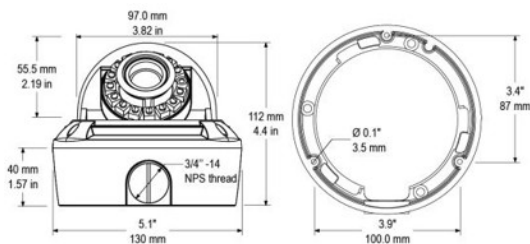

## Dimension

## Specifications

CAMERA	
Image Sensor	1/3" Progressive Scan CMOS
Min. illumination	Color:0.01Lux@(F1.2,AGC ON) ; B/W:0Lux@(IR LED ON)
Day & Night	ICR
Shutter Speed	1/5s-1/20000s
Auto Iris	Yes
Wide Dynamic Range	WDR>120dB
Digital Noise Reduction	2D/3D
Lens	Motorized Lens 2.7-12mm
FOV	95° ~ 35°
IR LED	15pcs
IR Range	Up to 30m
IMAGE	
Video Compression	H.264/265, MJPEG
Bit Rate (CBR/VBR)	Main stream:500kb-12000kb ;Sub stream 100kb-6000kb
Audio Compression	G.711 ,RAW_PCM
Max. Resolution	2592*1520/30fps
Stream	Stream1 2592*1520/2560*1440/2304*1296/1920x1080 Stream 2 D1 to QVGA
Image Setting	Rotate Mode, Saturation, Brightness, Contrast, Sharpness
HLC	Yes
9:16 Corridor mode	Yes
DIS	Auto
ROI	Yes
Defog	Yes
NETWORK	
Network Protocols:	IPv4,802.1x,HTTP,HTTPS,TCP/IP,UDP/IP,RTSP,DHCP,NTP, RTCP/RTP, PPPoE, SMTP, DNS, UPnP, FTP, ICMP ,IGMP, Unicast and Multicast
Alarm Trigger	Perimeter ,Single Virtual Fences ,Double Virtual Fences ,Loiter ,Multi Loiter , Object Left ,Object Removed, Abnormal Speed ,Converse, Illegal Parking , Signal Bad ,Motion Detection ,Network disconnect, Disk alarm ,I/O alarm
RTSP Video	Standard RFC2326, Support QuickTime / VLC Player.
Security	User security authentication, Reset, Hardware Watch Dog
Web Language	English, Chinese, Polish, Italian, Portuguese, Spanish, Russian, French, Czech, Hungarian (Sunell Brand)
System Compatibility	Onvif
INTERFACE	
Ethernet	1 Ethernet (10/100 Base-T) RJ-45 Connector
Audio I/O	1ch Audio In&1ch Audio Out
Alarm I/O	1ch Alarm In&1ch Alarm Out
RS485	Optional
BNC Output	Yes
Reset Button	Yes
Edge Storage	Micro SD/SDHC/SDXC slot ,Max 128GB
GENERAL	
Power Supply	DC12V/POE(AC24V Optional)
Power Consumption	3W(IR LED OFF): 5W (IR LED ON)
Operating Temperature	Starting Temperature: -30 °C ~ 60 °C (-22 °F ~ 140 °F) Working Temperature:-40 °C ~ 60 °C (-40 °F ~ 140 °F)
Operating Humidity	0% - 90% RH
Ingress Protection	IP67,IK10
Approvals	CE / FCC
Product Dimensions	φ 130×112mm
Product Weight	900g