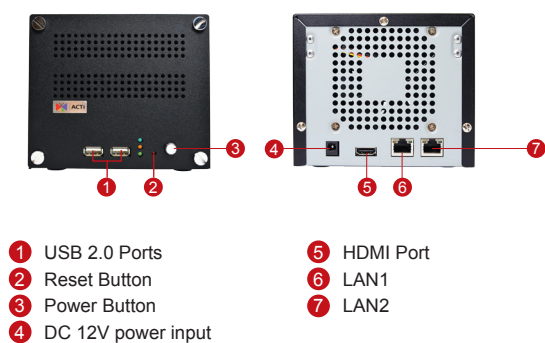

ENR-1000

4-Channel Mini Standalone NVR

- 2-bay Desktop
- Manage up to 4 cameras or video encoders
- Recording up to 4 Channels
- Live view local up to 4 Channels, remote up to 4 Channels
- Synchronized playback local up to 4 Channels
- Export video with RAW and AVI formats
- Event trigger, response and notification
- Mobile Client, Web Client
- 4-channel free license included

PHOTO INDICATION

- 1 USB 2.0 Ports
- 2 Reset Button
- 3 Power Button
- 4 DC 12V power input
- 5 HDMI Port
- 6 LAN1
- 7 LAN2

DIMENSION DIAGRAM

Unit: mm [inch]

SOLUTION ARCHITECTURE

Standalone NVR

Remote User: Administrator / Supervisor / Manager / Security Officer

ENR-1000**PRODUCT SPECIFICATION****ENR-1000****• General**

Full Name	ACTi Standalone Network Video Recorder ENR-1000
Maximum Number of Clients	1 local, 2 remote
Maximum Number of Cameras	4
Video Compression	H.264
Audio Compression	PCM, G.711 a-law/u-law (Only support local recording and remote live view/playback, not support local live view/playback)
Maximum display resolution	Up to 2-Megapixel (Local display), Up to 5-Megapixel (Remote display)

• Live View

Display Layout Mode	1, 2, 4
Layout Tour (Auto Patrol)	Automatic switch between different display layouts
Digital Panel	Zoom in digitally by mouse
Event status	Display status for network/record/motion upon every video region