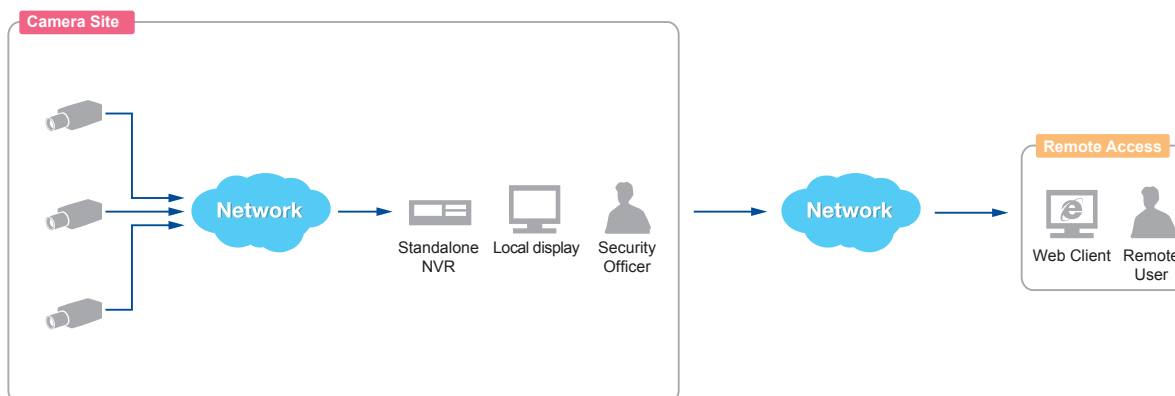

PHOTO INDICATION

- 1 USB 2.0 Ports
- 2 Reset Button
- 3 Power Button
- 4 DC 12V power input
- 5 HDMI Port
- 6 LAN1
- 7 LAN2

DIMENSION DIAGRAM

Unit: mm [inch]

SOLUTION ARCHITECTURE

Standalone NVR

Remote User: Administrator / Supervisor / Manager / Security Officer

• Live View

Display Layout Mode	1, 2, 4
Layout Tour (Auto Patrol)	Automatic switch between different display layouts
Digital Panel	Zoom in digitally by mouse
Event status	Display status for network/record/motion upon every video region