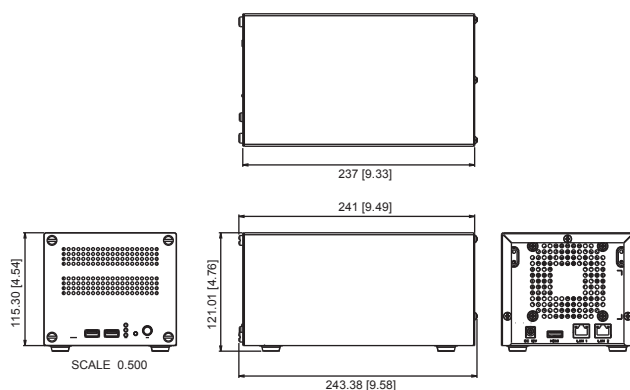

ENR-1000

4-Channel Mini Standalone NVR

- 2-bay Desktop
- Manage up to 4 cameras or video encoders
- Recording up to 4 Channels
- Live view local up to 4 Channels, remote up to 4 Channels
- Synchronized playback local up to 4 Channels
- Export video with RAW and AVI formats
- Event trigger, response and notification
- Mobile Client, Web Client
- 4-channel free license included

PHOTO INDICATION

- 1 USB 2.0 Ports
- 2 Reset Button
- 3 Power Button
- 4 DC 12V power input
- 5 HDMI Port
- 6 LAN1
- 7 LAN2

DIMENSION DIAGRAM

Unit: mm [inch]

SOLUTION ARCHITECTURE

Standalone NVR

Remote User: Administrator / Supervisor / Manager / Security Officer

• Remote Access

PC Web Browser	Microsoft Internet Explorer 9.0
----------------	---------------------------------

• Hardware

Dimensions (W x H x D)	135 mm x 121 mm x 241 mm (5.3" x 4.8" x 9.5")
Weight	1.33kg (2.93 lb) without HDD
Operating Temperature	0°C~ 40°C(32°F ~ 104°F)
Operating Humidity	10% ~ 85% RH
Power Source / Consumption	DC 12V/ 50W
Bundled Accessories	Warranty Card / QIG / Power Adapter (100~240V) / Mouse / Universal Converter
Approvals	CE (EN 55022 Class B, EN 55024), FCC (Part15 Subpart B Class B) Adapter: CE, FCC, UL, PSE, Efficiency Level V
USB	USB 2.0, 2 ports
Ethernet Port	2, Ethernet (1000 Base-T), RJ-45 connector, Built-in DHCP server support on Ethernet Port 1
Display port	HDMI