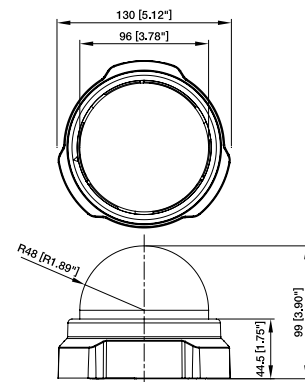

# TCM-3111

H.264 Megapixel IP PoE  
Fixed Dome

- 1/3" Progressive Scan CMOS
- Minimum illumination 0.5 Lux at F1.0
- Built-in f4.2mm / F1.8 Megapixel fixed lens  
(It is possible to replace the bundled lens with the optional lens)
- 18 fps at 1280 x 1024 resolution
- Selectable H.264, MPEG-4 SP, MJPEG compressions with dual streaming
- Powered by PoE Class 2

## DIMENSION DIAGRAM

Unit: mm [inch]

## • Lens\*

Focal Length / Aperture	Fixed focal, f4.2 mm / F1.8
Iris	Fixed iris
Focus	Fixed focus
Horizontal Viewing Angle	68.15°
Viewing Angle Adjustment	Pan: 0° - 170°; Tilt: 0° - 180°

## • General

Power Source / Consumption	PoE Class 2 (IEEE802.3af) / 4.368 W
Weight	270 g (0.6 lb)
Dimensions (Ø x H)	130 mm x 99 mm (5.12" x 3.90")
Mount Type	Surface, Pendant, Wall, Corner, Pole, Flush
Operating Temperature	-10 °C ~ 50 °C (14 °F ~ 122 °F)
Operating Humidity	10% ~ 85% RH
Approvals	CE, FCC