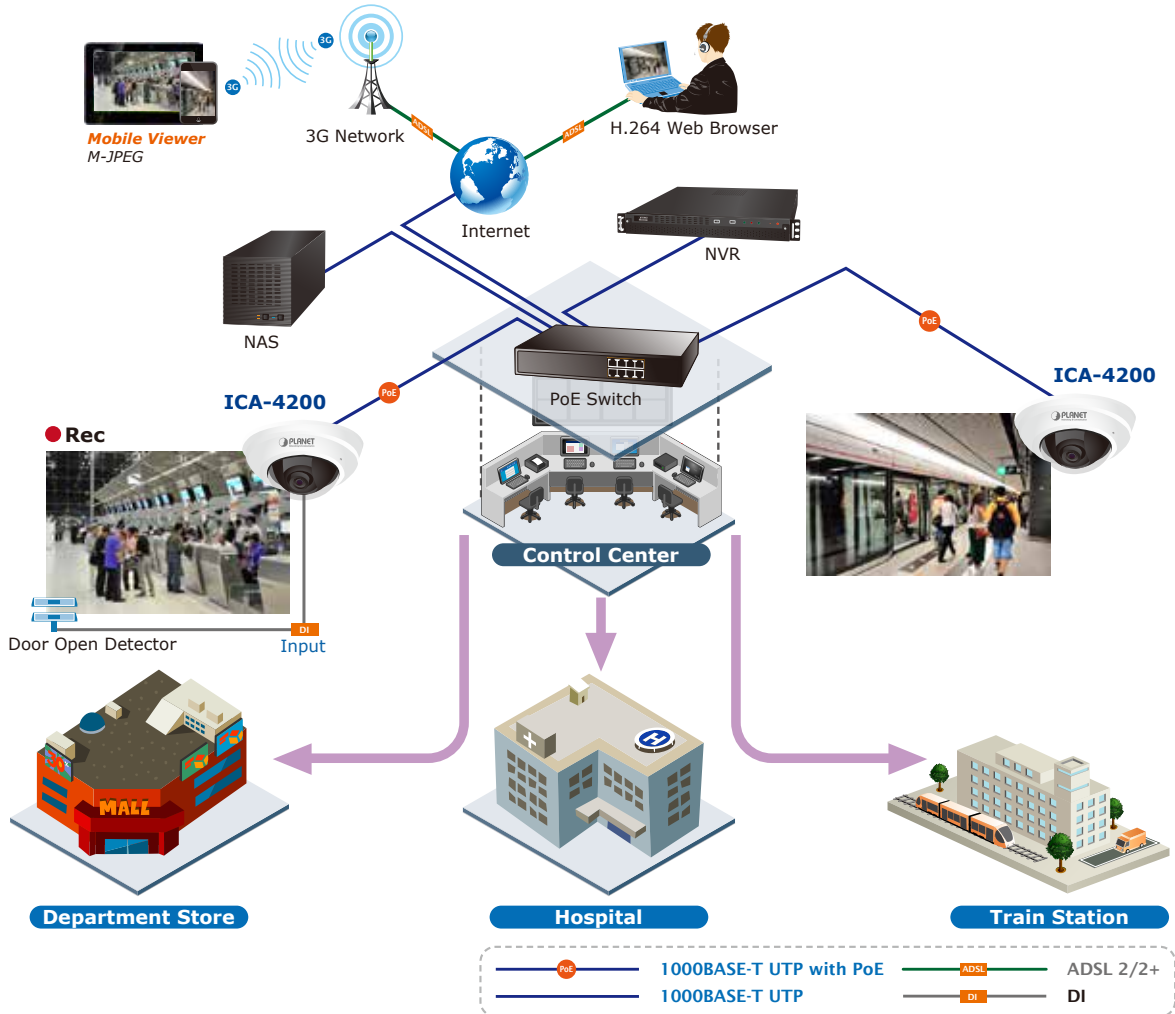

Applications

PLANET ICA-4200 can perform in various surveillance applications. With high-resolution design, it can capture clear images and is perfect for identifying objects and persons. Moreover, the ICA-4200 supports 802.3af PoE interface, and facilitates the indoor surveillance applications without worrying the electric source.

Its Save-to-NAS and Save-to-SD card makes you easy to save your data. Besides, NVR and Web UI management make you easy to do the configuration and live viewing. Moreover, viewing your baby on your smart phone would give you a peace of mind.

With so many features offered, the ICA-4200 no doubt is your best choice for indoor surveillance solution.