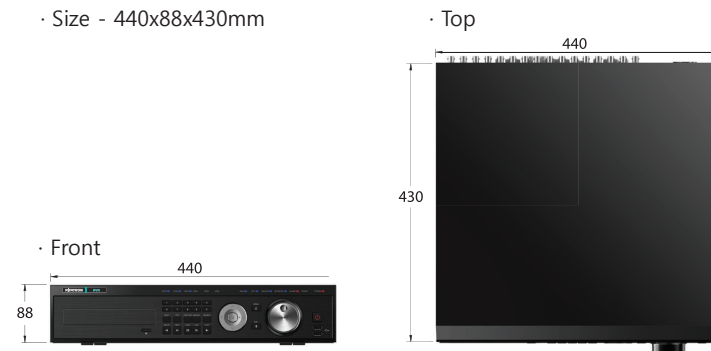

Network Software

- VMS, RMS, CMS

- Mac Viewer

- Smartphone Viewer

Dimensions

- Size - 440x88x430mm

Specifications

SD