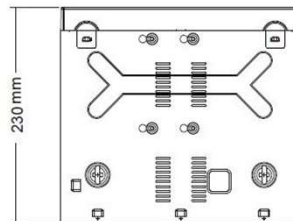

Dynacom DN8250-Pro

Network Video Recorder

25CH H.265+ NVR 2160P

- Third-party Network Cameras Supported
- ARM Cortex A7 Processor
- Embedded LINUX
- 25CH (4096×2160, 2592×1944, 2048×1536, 1920×1080, 1280×960, 1280×720)
- Bit Rate 120MB
- 1 VGA, 1 HD
- Up to 8MP Resolution Recording and Playback
- HD and VGA Output, HD Port up to 4K (3840×2160)
- Support H.265+/H.265/H.264+/H.264 Video Format
- Support 2 SATA up to 16TB Capacity
- 2 USB 2.0 Interfaces

SPECIFICATION

Model NO.	DN8250
System	
Main Processor	ARM Cortex A7 Processor
Operating System	Embedded LINUX
Video	
Input	25CH (4096×2160, 2592×1944, 2048×1536, 1920×1080, 1280×960, 1280×720)
Output	1 VGA, 1 HD
Audio	
Input	1 Port RCA
Output	1 Port RCA(Linear, 1kΩ)
Audio Bit Rate	64kbps
Audio Compression standard	G711u, G711a