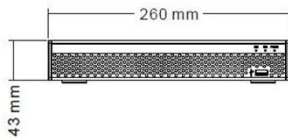

Dynacom DN8250-Pro

Network Video Recorder

25CH H.265+ NVR 2160P

- Third-party Network Cameras Supported
- ARM Cortex A7 Processor
- Embedded LINUX
- 25CH (4096×2160, 2592×1944, 2048×1536, 1920×1080, 1280×960, 1280×720)
- Bit Rate 120MB
- 1 VGA, 1 HD
- Up to 8MP Resolution Recording and Playback
- HD and VGA Output, HD Port up to 4K (3840×2160)
- Support H.265+/H.265/H.264+/H.264 Video Format
- Support 2 SATA up to 16TB Capacity
- 2 USB 2.0 Interfaces

SPECIFICATION

Model NO.	DN8250
System	
Main Processor	ARM Cortex A7 Processor
Operating System	Embedded LINUX
Video	
Input	25CH (4096×2160, 2592×1944, 2048×1536, 1920×1080, 1280×960, 1280×720)
Output	1 VGA, 1 HD
Audio	
Input	1 Port RCA
Output	1 Port RCA(Linear, 1kΩ)
Audio Bit Rate	64kbps
Audio Compression standard	G711u, G711a