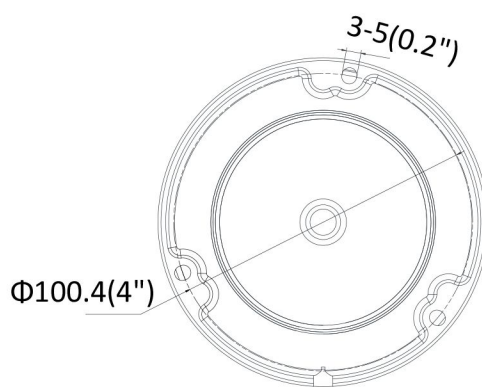

## Specifications

<b>Camera</b>	
Image Sensor	1/2.8" Progressive Scan CMOS
Min. Illumination	Color: 0.01 Lux @(F1.2, AGC ON), 0.028Lux @(F2.0, AGC ON); B/W: 0.001 Lux @(F1.2, AGC ON), 0.0028 Lux @(F2.0, AGC ON), 0 Lux with IR
Shutter Speed	1/3 s to 1/100,000 s
Slow Shutter	Yes
Auto-Iris	No
Day & Night	IR Cut Filter
Digital Noise Reduction	3D DNR
WDR	Digital WDR
2-Axis Adjustment	Pan: 0° to 355°, tilt: 0° to 70°
<b>Lens</b>	
Focal Length	2.8/4/6 mm
Aperture	F2.0
Focus	No
FOV	2.8 mm: horizontal FOV: 115°, vertical FOV: 62°, diagonal FOV: 136° 4 mm: horizontal FOV: 86°, vertical FOV: 47°, diagonal FOV: 103° 6 mm: horizontal FOV: 55°, vertical FOV: 31°, diagonal FOV: 62°
Lens Mount	M12
<b>IR</b>	
IR Range	2.8 mm, 4 mm: 20 meters 6 mm: 30 meters
Wavelength	850nm
<b>Compression Standard</b>	
Video Compression	Main stream: H.265/H.264 Sub-stream: H.265/H.264/MJPEG
H.264 Type	Baseline Profile/Main Profile/High Profile
H.264+	Main stream supports
H.265 Type	Main Profile
H.265+	Main stream supports
Video Bit Rate	32 Kbps to 8 Mbps
Audio Compression (-S)	G.711/G.722.1/G.726/MP2L2/PCM
Audio Bit Rate (-S)	64Kbps(G.711)/16Kbps(G.722.1)/16Kbps(G.726)/32-192Kbps(MP2L2)
<b>Smart Feature-set</b>	
Behavior Analysis	Line crossing detection, intrusion detection
Region of Interest	1 fixed region for main stream
<b>Image</b>	
Max. Resolution	1920 × 1080
Main Stream	50Hz: 25fps (1920 × 1080, 1280 × 960, 1280 × 720) 60Hz: 30fps (1920 × 1080, 1280 × 960, 1280 × 720)
Sub-Stream	50Hz: 25fps (704 × 576, 640 × 480, 352 × 288, 320 × 240) 60Hz: 30fps (704 × 480, 640 × 480, 352 × 240, 320 × 240)
Image Enhancement	BLC/3D DNR
Image Settings	Rotate mode, saturation, brightness, contrast, sharpness adjustable by client software or web

## Dimensions

Unit: mm