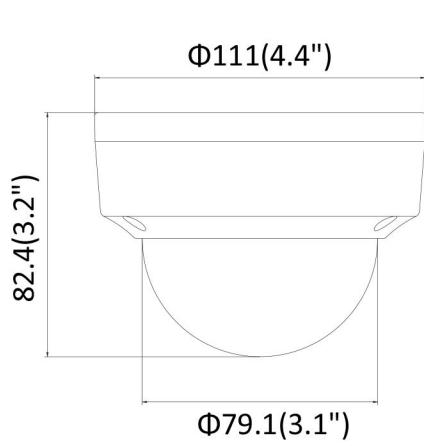

## Specifications

<b>Camera</b>	
Image Sensor	1/2.8" Progressive Scan CMOS
Min. Illumination	Color: 0.01 Lux @(F1.2, AGC ON), 0.028Lux @(F2.0, AGC ON); B/W: 0.001 Lux @(F1.2, AGC ON), 0.0028 Lux @(F2.0, AGC ON), 0 Lux with IR
Shutter Speed	1/3 s to 1/100,000 s
Slow Shutter	Yes
Auto-Iris	No
Day & Night	IR Cut Filter
Digital Noise Reduction	3D DNR
WDR	Digital WDR
2-Axis Adjustment	Pan: 0° to 355°, tilt: 0° to 70°
<b>Lens</b>	
Focal Length	2.8/4/6 mm
Aperture	F2.0
Focus	No
FOV	2.8 mm: horizontal FOV: 115°, vertical FOV: 62°, diagonal FOV: 136° 4 mm: horizontal FOV: 86°, vertical FOV: 47°, diagonal FOV: 103° 6 mm: horizontal FOV: 55°, vertical FOV: 31°, diagonal FOV: 62°
Lens Mount	M12
<b>IR</b>	
IR Range	2.8 mm, 4 mm: 20 meters 6 mm: 30 meters
Wavelength	850nm
<b>Compression Standard</b>	
Video Compression	Main stream: H.265/H.264 Sub-stream: H.265/H.264/MJPEG
H.264 Type	Baseline Profile/Main Profile/High Profile
H.264+	Main stream supports
H.265 Type	Main Profile
H.265+	Main stream supports
Video Bit Rate	32 Kbps to 8 Mbps
Audio Compression (-S)	G.711/G.722.1/G.726/MP2L2/PCM
Audio Bit Rate (-S)	64Kbps(G.711)/16Kbps(G.722.1)/16Kbps(G.726)/32-192Kbps(MP2L2)
<b>Smart Feature-set</b>	
Behavior Analysis	Line crossing detection, intrusion detection
Region of Interest	1 fixed region for main stream
<b>Image</b>	
Max. Resolution	1920 × 1080
Main Stream	50Hz: 25fps (1920 × 1080, 1280 × 960, 1280 × 720) 60Hz: 30fps (1920 × 1080, 1280 × 960, 1280 × 720)
Sub-Stream	50Hz: 25fps (704 × 576, 640 × 480, 352 × 288, 320 × 240) 60Hz: 30fps (704 × 480, 640 × 480, 352 × 240, 320 × 240)
Image Enhancement	BLC/3D DNR
Image Settings	Rotate mode, saturation, brightness, contrast, sharpness adjustable by client software or web

## Dimensions

Unit: mm