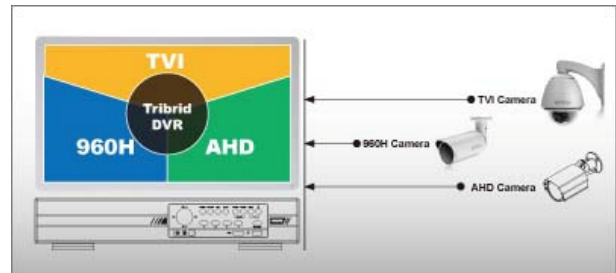

AVZ215

TRIBRID 16CH HD CCTV DVR

FEATURES

Free P2P Cloud EaZy Networking*

- ❖ Cloud EaZy Networking available to connect this device to Internet automatically in three steps with our free mobile app, EagleEyes.
- ❖ The “Buddy” feature to share the device access permission to other people.
- ❖ Device login / out notifications reported.

Push Video & Push Status - Active Event Notification with EagleEyes App

- ❖ Push Video to send instant notifications for an alarm event when an alarm device is connected to the DVR.
- ❖ Push Status to send instant notifications for system events, such as video loss or HDD data removal.

Tribrid Video Input

- ❖ Supports AHD / TVI / 960H video input.

Intelligent Video Analysis

- ❖ The Smart TVI DVR supports IVS (Intelligent Video System) to set a virtual detection line for people counting, virtual fence, and one-way pass. It's the advanced usage for motion detection to not only record but also summarize the detection data for further analysis.