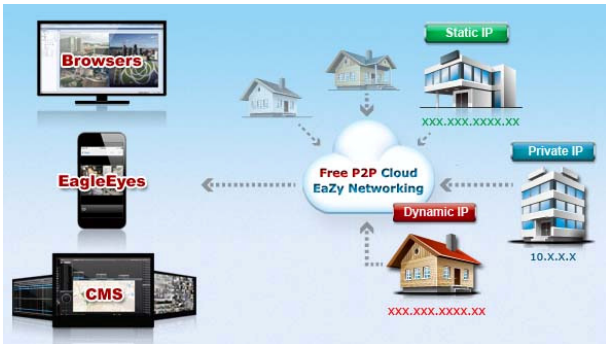

AVZ215

TRIBRID 16CH HD CCTV DVR

FEATURES

Free P2P Cloud EaZy Networking*

- ❖ Cloud EaZy Networking available to connect this device to Internet automatically in three steps with our free mobile app, EagleEyes.
- ❖ The “Buddy” feature to share the device access permission to other people.
- ❖ Device login / out notifications reported.

Push Video & Push Status - Active Event Notification with EagleEyes App

- ❖ Push Video to send instant notifications for an alarm event when an alarm device is connected to the DVR.
- ❖ Push Status to send instant notifications for system events, such as video loss or HDD data removal.

Tribrid Video Input

- ❖ Supports AHD / TVI / 960H video input.

Intelligent Video Analysis

- ❖ The Smart TVI DVR supports IVS (Intelligent Video System) to set a virtual detection line for people counting, virtual fence, and one-way pass. It's the advanced usage for motion detection to not only record but also summarize the detection data for further analysis.

* EaZy Networking is a free P2P cloud service to connect AVTECH devices to the Internet automatically by plug-and-play, enabling you to check the live view via your mobile device or laptop at anytime (in 64 kbps).