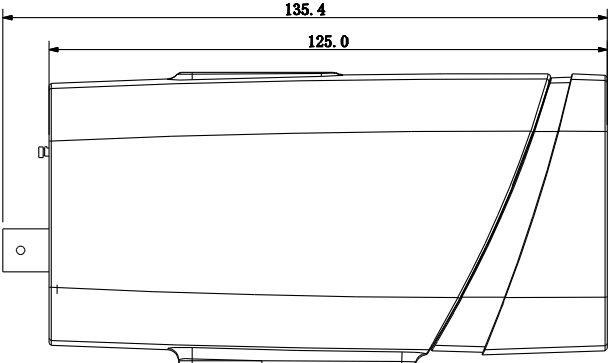

DH-IPC-HF8331E

Dimensions (mm)

Accessory (optional)

PFB120W	PFB121W	PFA121