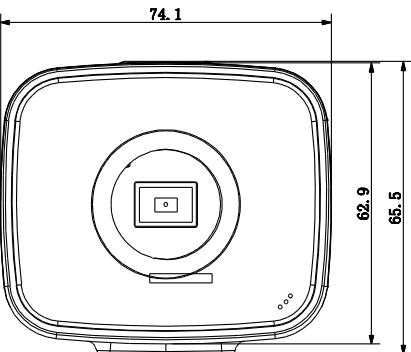

DH-IPC-HF8331E

Dimensions (mm)

Accessory (optional)

PFB120W	PFB121W	PFA121