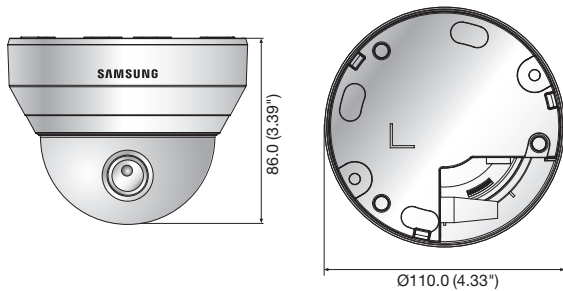

Dimensions

Unit : mm (inch)

SND-L5013N/P