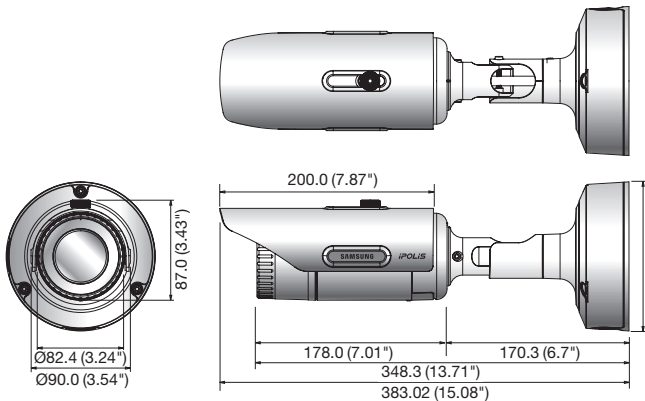

# SNO-8081R

5Megapixel Network IR Bullet Camera

## Key Features

- Max 5M (2592 x 1944) resolution
- 30fps@5M, 60fps@2M
- 0.15Lux@F1.3 (Color), 0Lux (B/W : IR LED on)
- 3.93 ~ 9.4mm (2.4x) motorized varifocal lens
- H.265, H.264, MJPEG support
- Day & Night (ICR), WDR (120dB), Simple focus, P-Iris
- Tampering, Audio detection
- SD/SDHC/SDXC memory slot, NAS, Local PC support
- Hallway view (Rotate 90° / 270°)
- LDC (Lens Distortion Correction)
- IP66, IK10, Bi-directional audio support

## Dimensions

Unit : mm (inch)