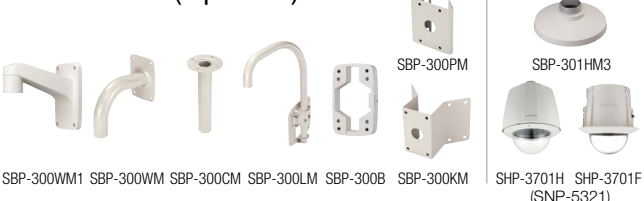

Accessories (Optional)

* Data recorded on an SD memory card may be lost or damaged by data access during power-off, mechanical shock, memory card detachment, or other operations. Data loss or damage can also occur when a memory card reaches end of life, which varies according to operational conditions. No guarantee is given against damage (including passive damage).