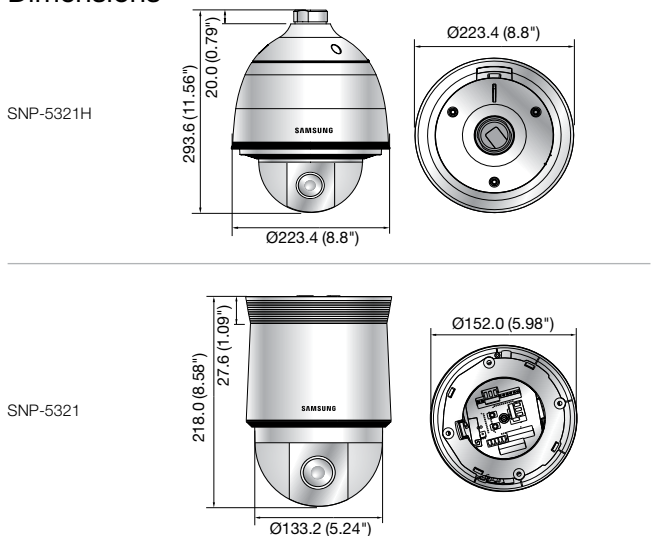

SNP-5321H/5321

1.3Megapixel HD 32x Network PTZ Dome Camera

SNP-5321H

SNP-5321

Key Features

- Max. 1.3M (1280 x 1024) resolution
- 16 : 9 HD (720p) resolution support
- 4.44 ~ 142.6mm (32x) optical zoom, 16x digital zoom
- 0.05Lux@F1.6 (Color), 0.005Lux@F1.6 (B/W)
- H.264, MJPEG dual codec, Multiple streaming
- Day & Night (ICR), WDR (120dB), Intelligent video analytics
- PoE+, SD/SDHC/SDXC memory slot, Bi-directional audio support
- IP66 / IK10 (SNP-5321H), IK10 (SNP-5321 + SHP-3701H only)

Dimensions

Unit : mm (inch)

Accessories (Optional)

* Data recorded on an SD memory card may be lost or damaged by data access during power-off, mechanical shock, memory card detachment, or other operations. Data loss or damage can also occur when a memory card reaches end of life, which varies according to operational conditions. No guarantee is given against damage (including passive damage).