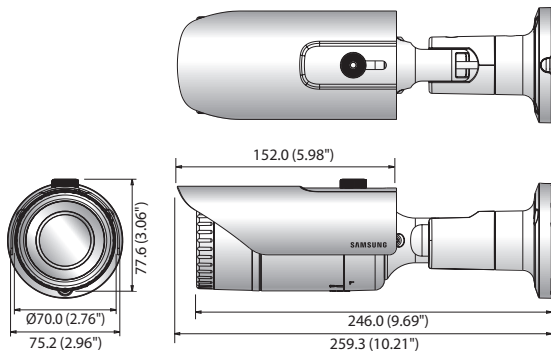

## Key Features

- Max. 4M resolution
- Built-in 2.8mm fixed lens (QNO-7010R)  
3.6mm fixed lens (QNO-7020R)  
6mm fixed lens (QNO-7030R)
- Max. 20fps@4M, Max. 30fps@under 2M (H.265/H.264)
- H.265, H.264, MJPEG codec supported, Multiple streaming
- Motion detection, Tampering, Defocus detection
- micro SD (128GB) memory slot, PoE / 12V DC
- IR viewable length 20m (QNO-7010R), 25m (QNO-7020R)  
30m (QNO-7030R)
- Hallway view, WiseStream support, IP66, IK10
- LDC support (Lens Distortion Correction)

## Dimensions

Unit : mm (inch)