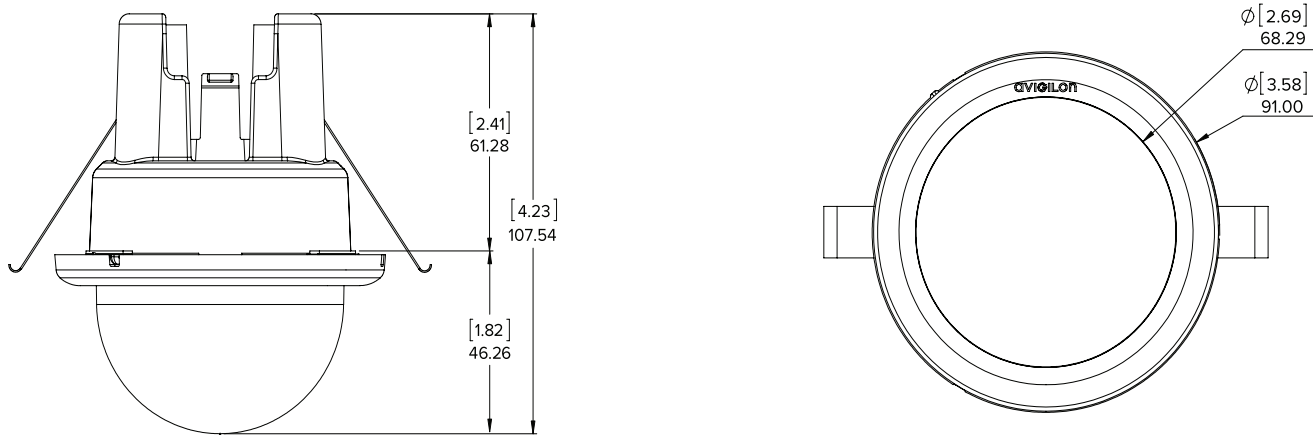

Outline Dimensions

In-Ceiling