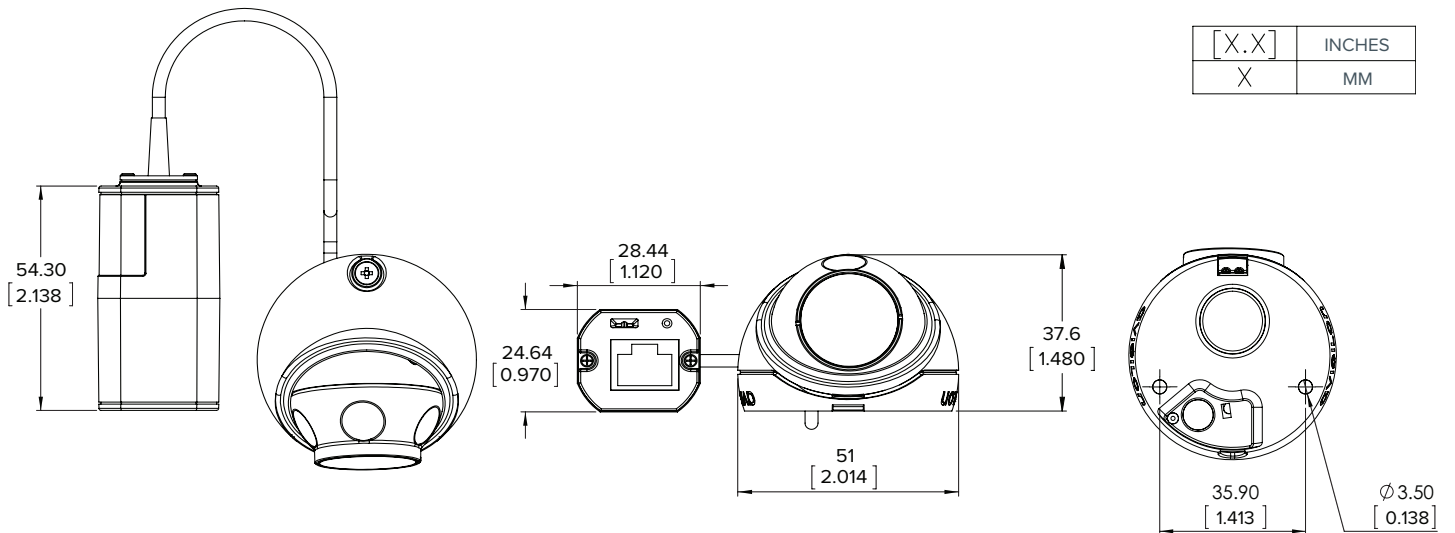

Outline Dimensions

In-Ceiling

Surface

Pendant