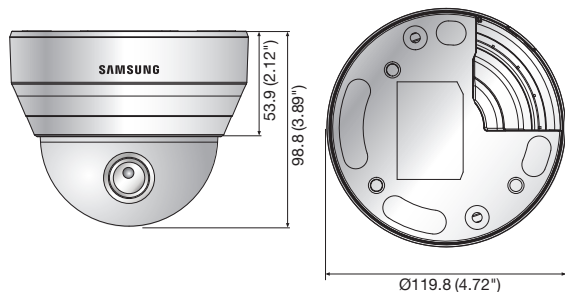

Dimensions

Unit : mm (inch)

Accessories (Optional)

SND-L5083RN/P	
VIDEO	
Imaging Device	1/3" 1.37M CMOS
Total Pixels	1,312(H) x 1,069(V)
Effective Pixels	1,305(H) x 1,049(V)
Scanning System	Progressive
Min. Illumination	Color : 0.04Lux (1/30sec, F1.4), 0.001Lux (2sec, F1.4) B/W : 0Lux (IR LED on)
LENS	
Focal Length (Zoom Ratio)	2.8 ~ 12mm (4.3x) varifocal
Max. Aperture Ratio	F1.4
Angular Field of View	H : 88.2°(Wide) ~ 28.6°(Tele) / V : 69.4°(Wide) ~ 23.0°(Tele) / D : 117.3°(Wide) ~ 36.2°(Tele)
Min. Object Distance	0.5m (1.64ft)
Focus Control	Manual
Lens Type	DC auto iris
Mount Type	Board type
PAN / TILT / ROTATE	
Pan / Tilt / Rotate Range	0° ~ 350° / 0° ~ 67° / 0° ~ 355°
OPERATIONAL	
IR Viewable Length	15m (49.21ft)
Camera Title	Off / On (Displayed up to 15 characters)
Day & Night	True Day & Night
Backlight Compensation	Off / BLC
Contrast Enhancement (DWDR)	SSDR (Samsung Super Dynamic Range) (Off / On)
Digital Noise Reduction	SSNR (Off / On)
Motion Detection	Off / On (4ea rectangular zones)
Privacy Masking	Off / On (6ea rectangular zones)
Gain Control	Off / Low / Middle / High
White Balance	ATW / AWC / Manual / Indoor / Outdoor
LDC (Lens Distortion Correction)	Off / On (5 levels with min / max)
Electronic Shutter Speed	Minimum / Maximum / Anti flicker
Flip / Mirror	Flip / Mirror / Hallway view
Intelligent Video Analytics	Motion detection with metadata, Tampering
Alarm Triggers	Motion detection, Tampering detection, SD card error, NAS error
Alarm Events	File upload via FTP and E-mail, Local storage recording at event, Notification via E-mail
NETWORK	
Ethernet	RJ-45 (10/100BASE-T)
Video Compression Format	H.264, MJPEG
Resolution	1280 x 1024, 1280 x 960, 1280 x 720, 1024 x 768, 800 x 600, 720 x 576, 640 x 480, 320 x 240
Max. Framerate	H.264 : Max. 30fps at all resolutions MJPEG : Max. 1fps at 1280 x 1024, 1280 x 960, 1280 x 720, 1024 x 768, Max. 15fps at other resolution
Video Quality Adjustment	H.264 : Target bitrate level control, MJPEG : Quality level control
Bitrate Control Method	H.264 : CBR or VBR, MJPEG : VBR
Streaming Capability	Multiple streaming (Up to 3 profiles)
Audio I/O	Built-in mic
Audio Compression Format	G.711 u-law / G.726 selectable G.726 (ADPCM) 8KHz, G.711 8KHz, G.726 : 16Kbps, 24Kbps, 32Kbps, 40Kbps
Audio Communication	Uni-directional audio
IP	IPv4, IPv6
Protocol	TCP/IP, UDP/IP, RTP(UDP), RTP(TCP), RTCP, RTSP, NTP, HTTP, HTTPS, SSL, DHCP, PPPoE, FTP, SMTP, ICMP, IGMP, SNMPv1/v2c/v3(MIB-2), ARP, DNS, DDNS, QoS, PIM-SM, UPnP, Bonjour
Security	HTTPS(SSL) login authentication, Digest login authentication IP address filtering, User access log, 802.1x authentication
Streaming Method	Unicast / Multicast
Max. User Access	6 users at unicast mode
Storage	micro SD/SDHC max. 32G, NAS - Motion images recorded in the SD memory card can be downloaded - Manual recording at local PC
Application Programming Interface	ONVIF Profile S, G, SUNAPI (HTTP API)
Webpage Language	English, French, German, Spanish, Italian, Chinese, Korean, Russian, Japanese, Swedish, Danish, Portuguese, Turkish, Polish, Czech, Rumanian, Serbian, Dutch, Croatian, Hungarian, Greek, Norwegian, Finnish
Web Viewer	Supported OS : Windows XP / VISTA / 7 / 8 / 8.1, MAC OS X 10.7 ~ 10.10 Supported Browser : Microsoft Internet Explorer (Ver. 8 ~ 11), Mozilla Firefox (Ver. 9 ~ 35), Google Chrome (Ver. 15 ~ 40), Apple Safari (Ver. 8.0.2(Mac OS X 10.10), 7.0.6 (Mac OS X 10.9), 6.0.2 (Mac OS X 10.8, 10.7 only), 5.1.7) * Mac OS X only
Central Management Software	SmartViewer
ENVIRONMENTAL	
Operating Temperature / Humidity	-10°C ~ +55°C (+14°F ~ +131°F) / Less than 90% RH
Storage Temperature / Humidity	-30°C ~ +60°C (-22°F ~ +140°F) / Less than 90% RH
ELECTRICAL	
Input Voltage / Current	PoE (IEEE802.3af, Class2)
Power Consumption	Max. 5.4W
MECHANICAL	
Color / Material	Ivory / Plastic
Dimensions (WxH)	Ø119.8 x 98.8mm (Ø4.72" x 3.89")
Weight	290g (0.64 lb)