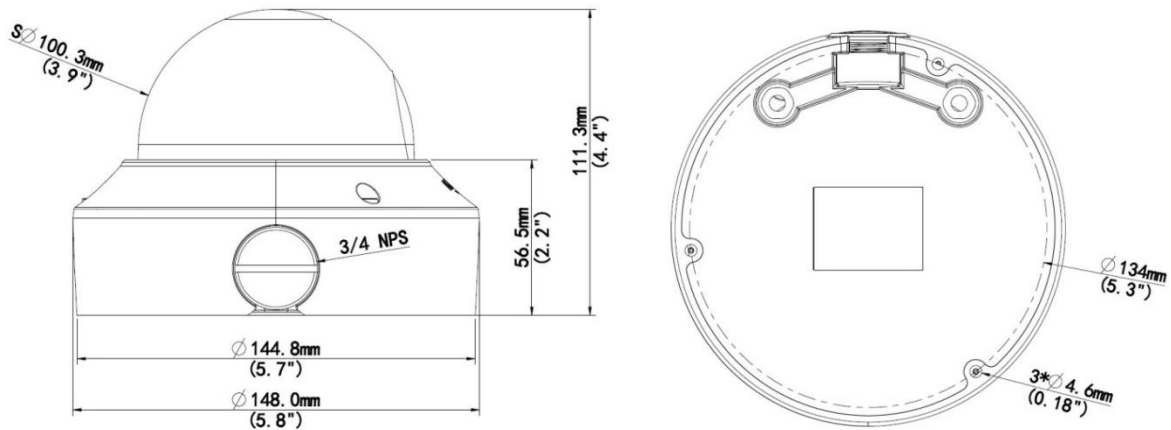

## Specifications

Camera	IPC3232ER3-DUVZ
Sensor	1/2.8", 2.0 megapixel, progressive scan CMOS
Lens	2.8~12 mm@F1.4
Angle of View (H)	105.0° (wide) ~33° (tele)
Zoom/Focus	4X Optical Zoom / Auto Focus
Shutter	Auto/Manual, 1/6~1/100000 s
Min. Illumination	Colour: 0.002 Lux (F1.4, AGC ON) 0Lux with IR
IR Range	Up to 30m (98 ft) IR range
Day/Night	IR-cut filter with auto switch (ICR)
S/N	>52dB
WDR	Optical WDR(up to 120dB)
<b>Video</b>	
Max. Resolution	1920 x 1080
Video Compression	H.265,H.264,MJPEG
Video Streaming	Triple
Frame Rate	1080P (1920×1080): Max. 30 fps; 720P (1280×720): Max. 30 fps; D1 (720×576): Max. 30 fps
9:16 Corridor Mode	Supported
ROI	Supported
Evaluative Metering	Supported
OSD	Up to 8 OSDs
Privacy Mask	Up to 4 areas
<b>Smart</b>	
Behavior Detection	Intrusion, crossing line, motion detection
Exception Detection	Audio detection
Intelligent Identification	Face detection, Defocus, Scene Change
Statistical Analysis	People counting
<b>Audio</b>	
Audio Compression	G.711
Two-way audio	Supported
<b>Storage</b>	
Edge Storage	Micro SD, up to 128 GB
<b>Network</b>	
Protocols	L2TP, IPv4, IGMP, ICMP, ARP, TCP, UDP, DHCP, PPPoE, RTP, RTSP, RTCP, DNS, DDNS, NTP, FTP, UPnP, HTTP, HTTPS, SMTP, SIP, 802.1x
Compatible Integration	ONVIF, API

**General**

Power	12 V DC, or PoE (IEEE802.3 af)
	Power consumption: Max.7.6 W (PoE :Max.8.2 W)
Dimensions ( $\varnothing$ x H)	$\varnothing$ 148 x 111.3 mm ( $\varnothing$ 5.8" x 4.4")
Weight	0.75 kg (1.7 lb)
Working Environment	-40°C ~ +60°C (-40°F ~ 140°F), Humidity $\leq$ 95% RH(non-condensing)
Ingress Protection	IP67
Vandal Resistant	IK10

## Dimensions