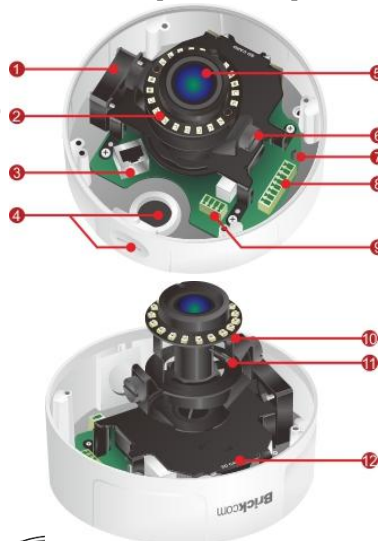

### VD-300A Series

HDTV 1080p/720p • 3M/2M/1.3M Resolution Supported

- 3 Megapixel High Resolution Outdoor Vandal Dome Camera
- **SmartFocus®** to Ease the Zoom and Focus Adjustment Remotely (\*)  
\*The feature is for VD-300Ap /VD-300ApV5\*
- **FocusEasy™** to Ease the Focus Adjustment via the Buzzer for notification (\*)  
\*The feature is for VD-302ApV5 \*
- HDTV Quality (Full HD 1080p @ 30fps Streaming)
- Motorized Lens /Vari-Focal Lens for Variable Needs
- MPEG-4, MJPEG and H.264 Triple Codec Compression
- **Intelligent Multi-Profile Sensor Management®** for Different Environments
- Removable IR-cut Filter /Auto Light Sensor for Day and Night
- 1 DI/DO for External Alarm and Sensor Device
- 3 Axis design
- TV out
- Two-way Audio/Built-in SD/SDHC/SDXC Memory Card Slot for Local Storage
- IK10 Vandal Proof and IP67 Weather Proof Outdoor Enclosure
- Power over Ethernet/DC 12V/AC 24V support

### Photo Indication & Dimension Diagram

VD-300Ap /VD-302Ap

- 1 Fan (\*)
- 2 LEDs
- 3 RJ45 Connector  
(For Ethernet and 802.3 at PoE Plus)
- 4 Conduit Plug and Hole
- 5 LENS
- 6 Tilt Screw
- 7 Reset Button
- 8 Terminal Block  
(For Audio in/out, DIDO)
- 9 Terminal Block (For DC12V)
- 10 Focus Control Bar (\*)
- 11 View Angel Control Bar (\*)
- 12 SD Card Slot

\* These are optional features \*

VD-300Ap V5/VD-302Ap V5

- 1 Fan (\*)
- 2 LEDs
- 3 RJ45 Connector  
(For Ethernet and 802.3 at PoE Plus)
- 4 Conduit Plug and Hole
- 5 LENS
- 6 Tilt Screw
- 7 Reset Button/FocusEasy Button
- 8 Terminal Block  
(For Audio in/out, DIDO)
- 9 Terminal Block (For DC12V / AC24V)
- 10 Focus Control Bar (\*)
- 11 View Angel Control Bar (\*)
- 12 SD Card Slot