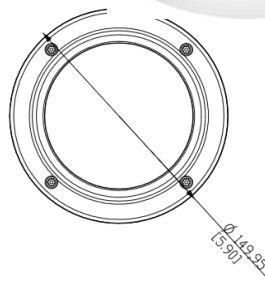

3 Megapixel Day & Night Vandal Dome Network Camera

VD-300A Series

HDTV 1080p/720p • 3M/2M/1.3M Resolution Supported

- 3 Megapixel High Resolution Outdoor Vandal Dome Camera
- **SmartFocus®** to Ease the Zoom and Focus Adjustment Remotely (*)
  The feature is for VD-300Ap /VD-300ApV5
- **FocusEasy™** to Ease the Focus Adjustment via the Buzzer for notification (*)
  *The feature is for VD-302ApV5 *
- HDTV Quality (Full HD 1080p @ 30fps Streaming)
- Motorized Lens /Vari-Focal Lens for Variable Needs
- MPEG-4, MJPEG and H.264 Triple Codec Compression
- **Intelligent Multi-Profile Sensor Management®** for Different Environments
- Removable IR-cut Filter /Auto Light Sensor for Day and Night
- 1 DI/DO for External Alarm and Sensor Device
- 3 Axis design
- TV out
- Two-way Audio/Built-in SD/SDHC/SDXC Memory Card Slot for Local Storage
- IK10 Vandal Proof and IP67 Weather Proof Outdoor Enclosure
- Power over Ethernet/DC 12V/AC 24V support

Photo Indication & Dimension Diagram

1. 1 Fan (*)
2. 2 LEDs
3. 3 RJ45 Connector
   (For Ethernet and 802.3 at PoE Plus)
4. 4 Conduit Plug and Hole
5. 5 LENS
6. 6 Tilt Screw
7. 7 Reset Button
8. 8 Terminal Block
   (For Audio in/out, DIDO)
9. 9 Terminal Block (For DC12V)
10. 10 Focus Control Bar (*)
11. 11 View Angel Control Bar (*)
12. 12 SD Card Slot

* These are optional features *

1. 1 Fan (*)
2. 2 LEDs
3. 3 RJ45 Connector
   (For Ethernet and 802.3 at PoE Plus)
4. 4 Conduit Plug and Hole
5. 5 LENS
6. 6 Tilt Screw
7. 7 Reset Button/FocusEasy Button
8. 8 Terminal Block
   (For Audio in/out, DIDO)
9. 9 Terminal Block (For DC12V / AC24V)
10. 10 Focus Control Bar (*)
11. 11 View Angel Control Bar (*)
12. 12 SD Card Slot

* These are optional features *