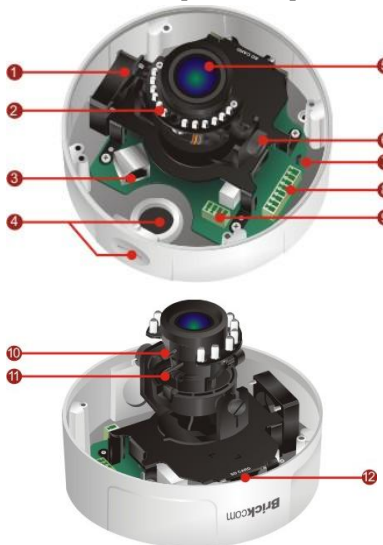

## 3 Megapixel Day & Night Vandal Dome Network Camera

### VD-300A Series

HDTV 1080p/720p • 3M/2M/1.3M Resolution Supported

- 3 Megapixel High Resolution Outdoor Vandal Dome Camera
- **SmartFocus®** to Ease the Zoom and Focus Adjustment Remotely (\*)  
\*The feature is for VD-300Ap /VD-300ApV5\*
- **FocusEasy™** to Ease the Focus Adjustment via the Buzzer for notification (\*)  
\*The feature is for VD-302ApV5 \*
- HDTV Quality (Full HD 1080p @ 30fps Streaming)
- Motorized Lens /Vari-Focal Lens for Variable Needs
- MPEG-4, MJPEG and H.264 Triple Codec Compression
- **Intelligent Multi-Profile Sensor Management®** for Different Environments
- Removable IR-cut Filter /Auto Light Sensor for Day and Night
- 1 DI/DO for External Alarm and Sensor Device
- 3 Axis design
- TV out
- Two-way Audio/Built-in SD/SDHC/SDXC Memory Card Slot for Local Storage
- IK10 Vandal Proof and IP67 Weather Proof Outdoor Enclosure
- Power over Ethernet/DC 12V/AC 24V support

### Photo Indication & Dimension Diagram

VD-300Ap /VD-302Ap

- 1 Fan (\*)
- 2 LEDs
- 3 RJ45 Connector  
(For Ethernet and 802.3 at PoE Plus)
- 4 Conduit Plug and Hole
- 5 LENS
- 6 Tilt Screw
- 7 Reset Button
- 8 Terminal Block  
(For Audio in/out, DIDO)
- 9 Terminal Block (For DC12V)
- 10 Focus Control Bar (\*)
- 11 View Angel Control Bar (\*)
- 12 SD Card Slot

\* These are optional features \*

VD-300Ap V5/VD-302Ap V5

- 1 Fan (\*)
- 2 LEDs
- 3 RJ45 Connector  
(For Ethernet and 802.3 at PoE Plus)
- 4 Conduit Plug and Hole
- 5 LENS
- 6 Tilt Screw
- 7 Reset Button/FocusEasy Button
- 8 Terminal Block  
(For Audio in/out, DIDO)
- 9 Terminal Block (For DC12V / AC24V)
- 10 Focus Control Bar (\*)
- 11 View Angel Control Bar (\*)
- 12 SD Card Slot