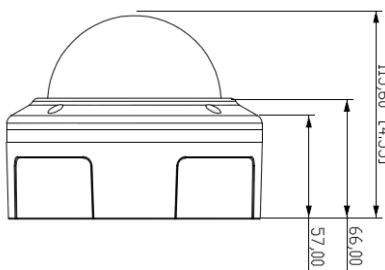

3 Megapixel Day & Night Vandal Dome Network Camera

VD-300A Series

HDTV 1080p/720p • 3M/2M/1.3M Resolution Supported

- 3 Megapixel High Resolution Outdoor Vandal Dome Camera
- **SmartFocus®** to Ease the Zoom and Focus Adjustment Remotely (*)
  The feature is for VD-300Ap /VD-300ApV5
- **FocusEasy™** to Ease the Focus Adjustment via the Buzzer for notification (*)
  *The feature is for VD-302ApV5 *
- HDTV Quality (Full HD 1080p @ 30fps Streaming)
- Motorized Lens /Vari-Focal Lens for Variable Needs
- MPEG-4, MJPEG and H.264 Triple Codec Compression
- **Intelligent Multi-Profile Sensor Management®** for Different Environments
- Removable IR-cut Filter /Auto Light Sensor for Day and Night
- 1 DI/DO for External Alarm and Sensor Device
- 3 Axis design
- TV out
- Two-way Audio/Built-in SD/SDHC/SDXC Memory Card Slot for Local Storage
- IK10 Vandal Proof and IP67 Weather Proof Outdoor Enclosure
- Power over Ethernet/DC 12V/AC 24V support

Photo Indication & Dimension Diagram

1. 1 Fan (*)
2. 2 LEDs
3. 3 RJ45 Connector
   (For Ethernet and 802.3 at PoE Plus)
4. 4 Conduit Plug and Hole
5. 5 LENS
6. 6 Tilt Screw
7. 7 Reset Button
8. 8 Terminal Block
   (For Audio in/out, DIDO)
9. 9 Terminal Block (For DC12V)
10. 10 Focus Control Bar (*)
11. 11 View Angel Control Bar (*)
12. 12 SD Card Slot

* These are optional features *

1. 1 Fan (*)
2. 2 LEDs
3. 3 RJ45 Connector
   (For Ethernet and 802.3 at PoE Plus)
4. 4 Conduit Plug and Hole
5. 5 LENS
6. 6 Tilt Screw
7. 7 Reset Button/FocusEasy Button
8. 8 Terminal Block
   (For Audio in/out, DIDO)
9. 9 Terminal Block (For DC12V / AC24V)
10. 10 Focus Control Bar (*)
11. 11 View Angel Control Bar (*)
12. 12 SD Card Slot

* These are optional features *