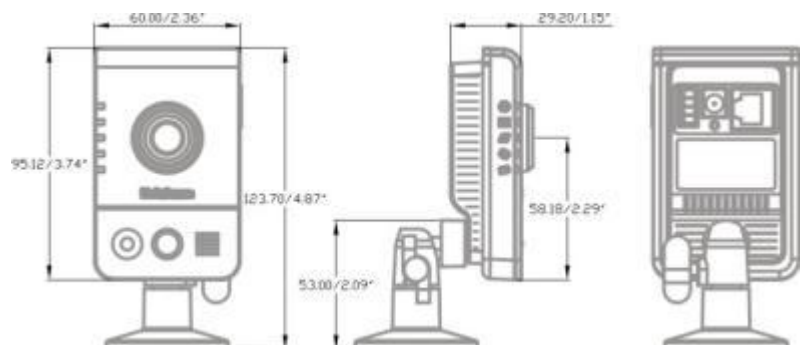

3 Megapixel Compact Cube Network Camera

CB-300A Series

HDTV 1080p/720p • WiFi/3G/4G Wireless Connection • PoE

- Most Intelligent, Compact and Affordable 3M Camera
- HDTV Quality (Full HD 1080p @ 30fps Streaming)
- Unique Design for Low Lux Application (1/2.5" Sensor)
- Intelligent Multi-Profile Sensor Management for Different Environment
- Support 802.11a/b/g/n Dual Band Wireless Connectivity
- WPS Supported for Easy Wireless Network Setup
- Support 3G/ 4G (WiMAX/LTE) Wireless Connectivity
- Interchangeable CS Mount Lens
- Edge Recording/ Micro SD slot
- PoE/ Two-way Audio/ PIR/ Illumination LED/ DIDO/ Privacy button

Photo Indication & Dimension Diagram

- ① Adjustable focal Lens (*)
 - ② Built-in Microphone
 - ③ PIR
 - ④ Illumination LED
 - ⑤ Speaker
 - ⑥ Power Connector
 - ⑦ Ethernet RJ45 Socket
 - ⑧ Reset Button
 - ⑨ DIDO Terminal I/O Connector
 - ⑩ Micro SD/SDHC slot
 - ⑪ WPS button (*)
 - ⑫ Privacy button
 - ⑬ Power LED
 - ⑭ Status LED
 - ⑮ Internet LED
 - ⑯ WPS LED (*)
 - ⑰ Privacy LED
 - ⑱ USB Port for 3G/4G (*)
- * These are optional features **

Camera

Models	CB-300Ap Board Lens, USB for 3G, PoE WCB-300Ap Board Lens, WiFi CB-302Ap CS Mount Lens, USB for 3G, PoE WCB-302Ap CS Mount Lens, WiFi
Hardware System	CPU: 533 MHz Flash: 32M RAM: 256M DDR
Image Sensor	Sensor Type : 1/2.5" CMOS Sensor Sensor Resolution : 2048x1536 pixel
Minimum Illumination	CB-300Ap/ WCB-300Ap 1 lux (F2.8, B/W) / 2 lux (F2.8, Color) CB-302Ap/ WCB-302Ap 1 lux (F1.5, B/W) / 2 lux (F1.5, Color)
Lens	CB-300Ap/ WCB-300Ap Lens Type: Board Lens Focal Length: f= 6.34 mm Iris: F2.8 View Angle: (H): 40°/ (V): 30°/ (D): 50° CB-302Ap/ WCB-302Ap Lens Type: CS Mount Lens Focal Length: f= 4.05 mm Iris: F1.5 View Angle: (H): 63°/ (V): 48°/ (D): 78°