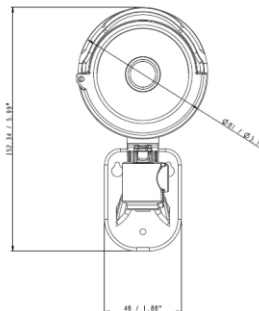

### Photo Indication & Dimension Diagram

- |  |                   |
|--|-------------------|
| ① IR LED   | ⑧ Digital Input   |
| ② LENS   | ⑨ Digital Output  |
| ③ Light Sensor                                     | ⑩ RS485+          |
| ④ RJ45 Connector 1 (For Ethernet and PoE 802.3 af) | ⑪ RS485-          |
| ⑤ Power Connector (DC12V)                          | ⑫ Line In         |
| ⑥ Ground   | ⑬ Line In Ground  |
| ⑦ power+5V   | ⑭ Line out        |
|  | ⑮ Line Out Ground |