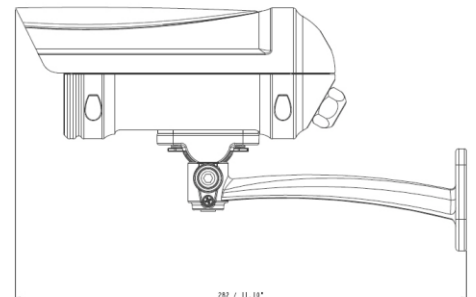

### Photo Indication & Dimension Diagram

- |  |                   |
|--|-------------------|
| ① IR LED   | ⑧ Digital Input   |
| ② LENS   | ⑨ Digital Output  |
| ③ Light Sensor                                     | ⑩ RS485+          |
| ④ RJ45 Connector 1 (For Ethernet and PoE 802.3 af) | ⑪ RS485-          |
| ⑤ Power Connector (DC12V)                          | ⑫ Line In         |
| ⑥ Ground   | ⑬ Line In Ground  |
| ⑦ power+5V   | ⑭ Line out        |
|  | ⑮ Line Out Ground |