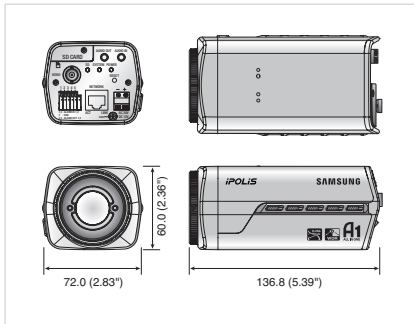

Dimensions

Unit : mm (inch)