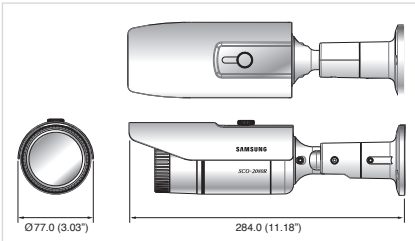

Dimensions

Unit : mm (inch)

The Eco mark represents Samsung Techwin's will to create environment-friendly products, and indicates that the product satisfies the EU RoHS Directive.

Design and specifications are subject to change without notice.