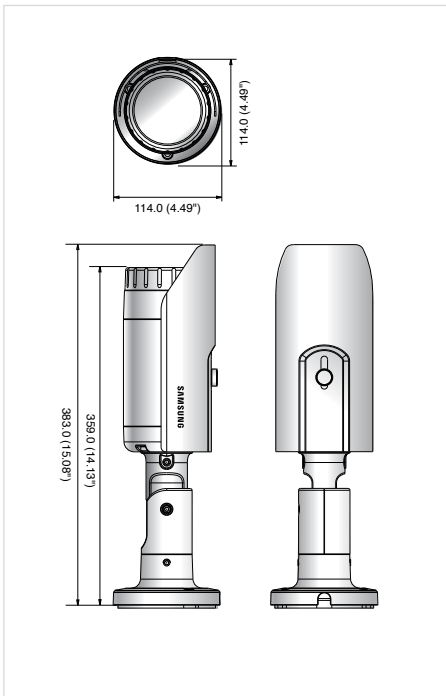

Dimensions

Unit : mm (inch)

The Eco mark represents Samsung Technwin's will to create environment-friendly products, and indicates that the product satisfies the EU RoHS Directive.

Design and specifications are subject to change without notice.