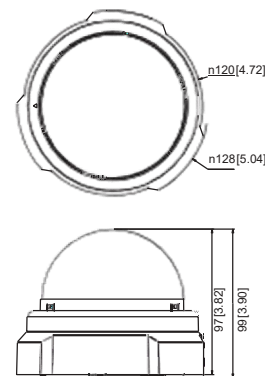

D55

3MP Indoor Dome with D/N, IR, Fixed Lens

- 3 Megapixel with 1080p
- Day & Night with IR LED
- Fixed Lens with f3.6mm / F1.8
- 30 fps at 1920 x 1080

PHOTO INDICATION

- 1 Power LED
- 2 Ethernet Port
- 3 Reset Button

DIMENSION DIAGRAM

Unit: mm [inch]

ACCESSORY OPTIONS

Dome Cover		
PDCX-0104		3-inch, smoke, non-vandal proof

Popular Mounting Solutions		
Surface	Accessories not required	
Wall	PMAX-0308 	
Pendant	PMAX-0101  + PMAX-0103 	
Corner	PMAX-0101  + PMAX-0305  + PMAX-0402 	
Pole	PMAX-0101  + PMAX-0305  + PMAX-0503 	
Flush	PMAX-1006 	
Gang Box	PMAX-0805 	

• Lens

Focal Length / Aperture	Fixed focal, f3.6 mm / F1.8
Iris	Fixed iris
Focus	Fixed focus
Lens Mount	Board mount
Horizontal Viewing Angle	72.0°
Viewing Angle Adjustment	Pan: 0° - 330°; Tilt: 20° - 90°

• General

Power Source / Consumption	PoE Class 2 (IEEE802.3at) / 6.02 W (IR on)
Weight	292 g (0.64 lb)
Dimensions (Ø x H)	128 mm x 99 mm (5.04" x 3.90")
Mount Type	Surface, Pendant, Wall, Corner, Pole, Flush, Gang box
Starting Temperature	-10 °C ~ 50 °C (14 °F ~ 122 °F)
Operating Temperature	-10 °C ~ 50 °C (14 °F ~ 122 °F)
Operating Humidity	10% ~ 85% RH
Approvals	CE (EN 55022 Class B, EN 55024), FCC (Part15 Subpart B Class B)