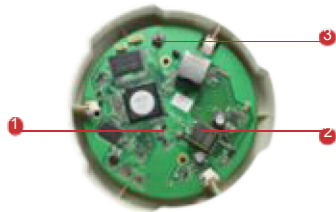

D55

3MP Indoor Dome with D/N, IR, Fixed Lens

- 3 Megapixel with 1080p
- Day & Night with IR LED
- Fixed Lens with f3.6mm / F1.8
- 30 fps at 1920 x 1080

PHOTO INDICATION

- 1 Power LED
- 2 Ethernet Port
- 3 Reset Button

DIMENSION DIAGRAM

Unit: mm [inch]

ACCESSORY OPTIONS

Dome Cover		
PDCX-0104		3-inch, smoke, non-vandal proof

Popular Mounting Solutions		
Surface	Accessories not required	
Wall	PMAX-0308 	
Pendant	PMAX-0101  + PMAX-0103 	
Corner	PMAX-0101  + PMAX-0305  + PMAX-0402 	
Pole	PMAX-0101  + PMAX-0305  + PMAX-0503 	
Flush	PMAX-1006 	
Gang Box	PMAX-0805 	

* For more mounting solutions, please refer to Project Planner on www.acti.com

PRODUCT SPECIFICATION**D55****• Device**

Device Type	Fixed Indoor Dome Camera
Image Sensor	Progressive Scan CMOS
Sensor Size	1/3.2"
Day / Night	Yes
Superior Low Light Sensitivity	No
Minimum Illumination	Color: 0.1 lux at F1.8 (30 IRE, 2400°K); B/W: 0 lux (IR LED on)
Color to B/W switch	ISP based switch, configurable
Mechanical IR Cut Filter	Yes
IR Sensitivity Range	700~1100nm
IR LED	IR LED x 10 (850nm)
IR Working Distance	15 m (0 lux, 30 IRE, Gain 255, Auto shutter mode)
Electronic Shutter	1/5 ~ 1/2,000 sec (manual mode); 1/5 ~ 1/10,000 sec (auto mode)

• General

Power Source / Consumption	PoE Class 2 (IEEE802.3at) / 6.02 W (IR on)
Weight	292 g (0.64 lb)
Dimensions (Ø x H)	128 mm x 99 mm (5.04" x 3.90")
Mount Type	Surface, Pendant, Wall, Corner, Pole, Flush, Gang box
Starting Temperature	-10 °C ~ 50 °C (14 °F ~ 122 °F)
Operating Temperature	-10 °C ~ 50 °C (14 °F ~ 122 °F)
Operating Humidity	10% ~ 85% RH
Approvals	CE (EN 55022 Class B, EN 55024), FCC (Part15 Subpart B Class B)