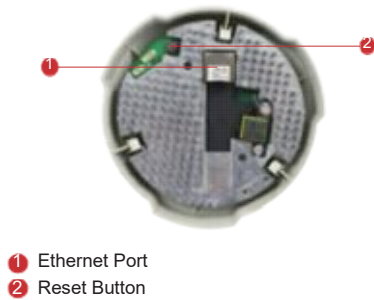

PHOTO INDICATION

- ① Ethernet Port
- ② Reset Button