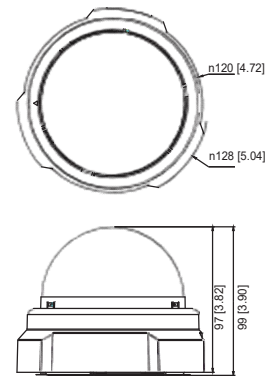

## 5MP Indoor Dome with D/N, Adaptive IR, Basic WDR, Fixed Lens

- 5 Megapixel with 1080p
- Day & Night with Adaptive IR LED
- Fixed Lens with f3.6mm / F1.8
- Basic WDR (74 dB)
- 30 fps at 1920 x 1080

### DIMENSION DIAGRAM

Unit: mm [inch]

#### • General

|                            |   |
|----------------------------|---|
| Power Source / Consumption | PoE Class 2 (IEEE802.3af) / 6.49 W (IR on)                      |
| Weight                     | 292 g (0.64 lb)   |
| Dimensions (Ø x H)         | 128 mm x 99 mm (5.12" x 3.90")                                  |
| Mount Type                 | Surface, Pendant, Wall, Corner, Pole, Flush, Gang box           |
| Starting Temperature       | -10 °C ~ 50 °C (14 °F ~ 122 °F)                                 |
| Operating Temperature      | -10 °C ~ 50 °C (14 °F ~ 122 °F)                                 |
| Operating Humidity         | 10% ~ 85% RH  |
| Approvals                  | CE (EN 55022 Class B, EN 55024), FCC (Part15 Subpart B Class B) |