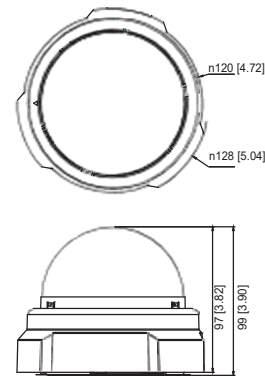

E58

2MP Indoor Dome with D/N, Adaptive IR, Basic WDR, SLLS, Fixed Lens

- 2 Megapixel with 1080p
- Day & Night with Superior Low Light Sensitivity and Adaptive IR LED
- Fixed Lens with f3.6mm / F1.85
- Basic WDR (75 dB)
- 30 fps at 1920 x 1080

PHOTO INDICATION

- 1 Ethernet Port
- 2 Reset Button

DIMENSION DIAGRAM

Unit: mm [inch]

ACCESSORY OPTIONS

Dome Cover		
PDCX-0105		3-inch, smoke, non-vandal proof

Popular Mounting Solutions		
Surface	Accessories not required	
Wall	PMAx-0308	
Pendant	PMAx-0101 + PMAx-0103	
Corner	PMAx-0101 + PMAx-0305 + PMAx-0402	
Pole	PMAx-0101 + PMAx-0305 + PMAx-0503	
Flush	PMAx-1006	
Gang Box	PMAx-0805	

• Lens

Focal Length / Aperture	Fixed focal, f3.6 mm / F1.85
Iris	Fixed iris
Focus	Fixed focus
Lens Mount	Board mount
Horizontal Viewing Angle	87.5°
Viewing Angle Adjustment	Pan: 0°~330°; Tilt: 20°~90°

• Video

• General

Power Source / Consumption	PoE Class 2 (IEEE802.3af) / 4.8W (IR on)
Weight	377g (0.831lb)
Dimensions (Ø x H)	128 mm x 99 mm (5.04" x 3.90")
Mount Type	Surface, Pendant, Wall, Corner, Pole, Flush, Gang box
Starting Temperature	-10 °C ~ 50 °C (14 °F ~ 122 °F)
Operating Temperature	-10 °C ~ 50 °C (14 °F ~ 122 °F)
Operating Humidity	10% ~ 85% RH
Approvals	CE (EN 55022 Class B, EN 55024), FCC (Part15 Subpart B Class B)