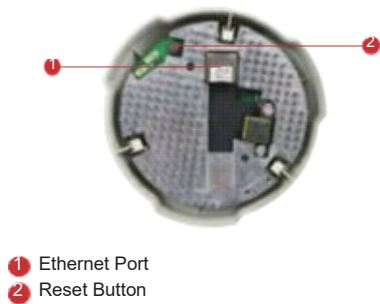

E58

2MP Indoor Dome with D/N, Adaptive IR, Basic WDR, SLLS, Fixed Lens

- 2 Megapixel with 1080p
- Day & Night with Superior Low Light Sensitivity and Adaptive IR LED
- Fixed Lens with f3.6mm / F1.85
- Basic WDR (75 dB)
- 30 fps at 1920 x 1080

PHOTO INDICATION

- 1 Ethernet Port
- 2 Reset Button

DIMENSION DIAGRAM

Unit: mm [inch]

ACCESSORY OPTIONS

Dome Cover		
PDCX-0105		3-inch, smoke, non-vandal proof

Popular Mounting Solutions		
Surface	Accessories not required	
Wall	PMAx-0308	
Pendant	PMAx-0101 + PMAx-0103	
Corner	PMAx-0101 + PMAx-0305 + PMAx-0402	
Pole	PMAx-0101 + PMAx-0305 + PMAx-0503	
Flush	PMAx-1006	
Gang Box	PMAx-0805	

* For more mounting solutions, please refer to Project Planner on www.acti.com

PRODUCT SPECIFICATION

E58

• Device

Device Type	Indoor Dome
Image Sensor	Progressive Scan CMOS
Sensor Size	1/2.8"
Day / Night	Yes
Superior Low Light Sensitivity	Yes
Minimum Illumination	Color: 0.1 lux at F1.85 (30 IRE, 2400°K); B/W: 0 lux (IR LED on)
Color to B/W Switch	ISP based switch, configurable
Mechanical IR Cut Filter	Yes
IR Sensitivity Range	700~1100nm
IR LED	Adaptive IR LED (IR Exposure Compensation) x 10 (850nm)
IR Working Distance	30 m (0 lux, 30 IRE, Gain 255, Auto shutter mode)
Electronic Shutter	1/5 ~ 1/2,000 sec (manual mode); 1/5 ~ 1/10,000 sec (auto mode)

• General

Power Source / Consumption	PoE Class 2 (IEEE802.3af) / 4.8W (IR on)
Weight	377g (0.831lb)
Dimensions (Ø x H)	128 mm x 99 mm (5.04" x 3.90")
Mount Type	Surface, Pendant, Wall, Corner, Pole, Flush, Gang box
Starting Temperature	-10 °C ~ 50 °C (14 °F ~ 122 °F)
Operating Temperature	-10 °C ~ 50 °C (14 °F ~ 122 °F)
Operating Humidity	10% ~ 85% RH
Approvals	CE (EN 55022 Class B, EN 55024), FCC (Part15 Subpart B Class B)