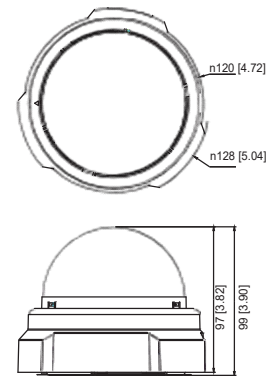

E59

10MP Indoor Dome with D/N, Adaptive IR, Basic WDR, Fixed Lens

- 10 Megapixel with 4K/1080p
- Day & Night with Adaptive IR LED
- Fixed Lens with f3.6mm / F1.8
- Basic WDR (70 dB)
- 30 fps at 1920 x 1080

PHOTO INDICATION

DIMENSION DIAGRAM

Unit: mm [inch]

ACCESSORY OPTIONS

Dome Cover		
PDCX-0105		3-inch, smoke, non-vandal proof

Popular Mounting Solutions		
Surface	Accessories not required	
Wall	PMAX-0308	
Pendant	PMAX-0101 PMAX-0103	
Corner	PMAX-0101 PMAX-0305 PMAX-0402	
Pole	PMAX-0101 PMAX-0305 PMAX-0503	
Flush	PMAX-1006	
Gang Box	PMAX-0805	

• Lens

Focal Length / Aperture	Fixed focal, f3.6 mm / F1.8
Iris	Fixed iris
Focus	Fixed focus
Lens Mount	Board mount
Horizontal Viewing Angle	101.4°
Viewing Angle Adjustment	Pan: 0°~330°; Tilt: 20°~90°

• Video

• General

Power Source / Consumption	PoE Class 2 (IEEE802.3af) / 4.8W (IR on)
Weight	377g (0.831lb)
Dimensions (Ø x H)	128 mm x 99 mm (5.04" x 3.90")
Mount Type	Surface, Pendant, Wall, Corner, Pole, Flush, Gang box
Starting Temperature	-10 °C ~ 50 °C (14 °F ~ 122 °F)
Operating Temperature	-10 °C ~ 50 °C (14 °F ~ 122 °F)
Operating Humidity	10% ~ 85% RH
Approvals	CE (EN 55022 Class B, EN 55024), FCC (Part15 Subpart B Class B)