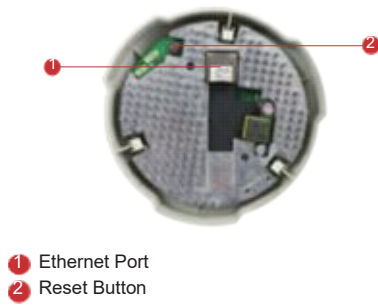

E59

10MP Indoor Dome with D/N, Adaptive IR, Basic WDR, Fixed Lens

- 10 Megapixel with 4K/1080p
- Day & Night with Adaptive IR LED
- Fixed Lens with f3.6mm / F1.8
- Basic WDR (70 dB)
- 30 fps at 1920 x 1080

PHOTO INDICATION

DIMENSION DIAGRAM

Unit: mm [inch]

ACCESSORY OPTIONS

Dome Cover		
PDCX-0105		3-inch, smoke, non-vandal proof

Popular Mounting Solutions		
Surface	Accessories not required	
Wall	PMAX-0308	
Pendant	PMAX-0101 PMAX-0103	
Corner	PMAX-0101 PMAX-0305 PMAX-0402	
Pole	PMAX-0101 PMAX-0305 PMAX-0503	
Flush	PMAX-1006	
Gang Box	PMAX-0805	

* For more mounting solutions, please refer to Project Planner on www.acti.com

PRODUCT SPECIFICATION

E59

• Device

Device Type	Indoor Dome
Image Sensor	Progressive Scan CMOS
Sensor Size	1/2.3"
Day / Night	Yes
Superior Low Light Sensitivity	No
Minimum Illumination	Color: 0.1 lux at F1.8 (30 IRE, 2400°K); B/W: 0 lux (IR LED on)
Color to B/W Switch	ISP based switch, configurable
Mechanical IR Cut Filter	Yes
IR Sensitivity Range	700~1100nm
IR LED	Adaptive IR LED (IR Exposure Compensation) x 10 (850nm)
IR Working Distance	30 m (0 lux, 30 IRE, Gain 255, Auto shutter mode)
Electronic Shutter	1/5 ~ 1/2,000 sec (manual mode); 1/5 ~ 1/10,000 sec (auto mode)

• General

Power Source / Consumption	PoE Class 2 (IEEE802.3af) / 4.8W (IR on)
Weight	377g (0.831lb)
Dimensions (Ø x H)	128 mm x 99 mm (5.04" x 3.90")
Mount Type	Surface, Pendant, Wall, Corner, Pole, Flush, Gang box
Starting Temperature	-10 °C ~ 50 °C (14 °F ~ 122 °F)
Operating Temperature	-10 °C ~ 50 °C (14 °F ~ 122 °F)
Operating Humidity	10% ~ 85% RH
Approvals	CE (EN 55022 Class B, EN 55024), FCC (Part15 Subpart B Class B)