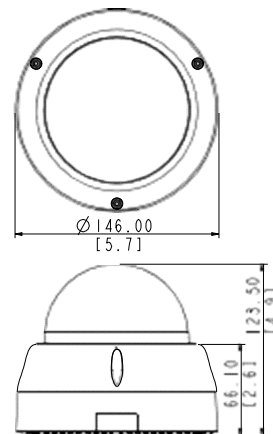

E610

10MP Indoor Dome with D/N, Adaptive IR, Basic WDR, Vari-focal Lens

- 10 Megapixel with 4K/1080p
- Day & Night with Adaptive IR LED
- Vari-focal Lens with f3.1-13mm / F1.4
- Basic WDR (70 dB)
- 30 fps at 1920 x 1080
- Wide Angle
- Vandal Resistant (IK09)

PHOTO INDICATION

DIMENSION DIAGRAM

Unit: mm [inch]

ACCESSORY OPTIONS

Dome Cover		
PDCX-1104		4-inch, smoked, vandal proof

Popular Mounting Solutions		
Surface	Accessories not required	
Wall	PMAX-0101 PMAX-0305	
Pendant	PMAX-0101 PMAX-0103	
Corner	PMAX-0101 PMAX-0305 PMAX-0402	
Pole	PMAX-0101 PMAX-0305 PMAX-0503	
Flush	PMAX-1014	
Gang Box	PMAX-0804	

• Lens

Focal Length / Aperture	Vari-focal, f3.1-13mm / F1.4
Iris	Fixed iris
Focus	Manual focus
Lens Mount	Board mount
Horizontal Viewing Angle	25.8° ~ 100.5°
Viewing Angle Adjustment	Pan: 0°~350°; Tilt: 5°~170°; Rotate: 0°~350°

• Interface

Digital Input	2, Terminal block
Digital Output	2, Terminal block
Local Storage	MicroSDHC/MicroSDXC memory card slot (card not included)

• General

Power Source / Consumption	PoE Class 2 (IEEE802.3af) / 5.28W (IR on)
Weight	747 g (1.647 lb)
Dimensions (Ø x H)	146 mm x 123.5 mm (5.7" x 4.9")
Environmental Casing	Vandal resistant (IK09), Transparent dome cover
Mount Type	Surface, Pendant, Wall, Corner, Pole, Flush, Gang box
Starting Temperature	-10 °C ~ 50 °C (14 °F ~ 122 °F)
Operating Temperature	-10 °C ~ 50 °C (14 °F ~ 122 °F)
Operating Humidity	10% ~ 85% RH
Approvals	CE (EN 55022 Class B, EN 55024), FCC (Part 15 Subpart B Class B); IK09