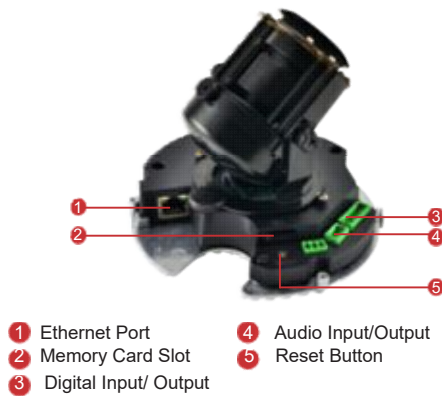

E610

10MP Indoor Dome with D/N, Adaptive IR, Basic WDR, Vari-focal Lens

- 10 Megapixel with 4K/1080p
- Day & Night with Adaptive IR LED
- Vari-focal Lens with f3.1-13mm / F1.4
- Basic WDR (70 dB)
- 30 fps at 1920 x 1080
- Wide Angle
- Vandal Resistant (IK09)

PHOTO INDICATION

DIMENSION DIAGRAM

Unit: mm [inch]

ACCESSORY OPTIONS

Dome Cover		
PDCX-1104		4-inch, smoked, vandal proof

Popular Mounting Solutions		
Surface	Accessories not required	
Wall	PMAX-0101 PMAX-0305	
Pendant	PMAX-0101 PMAX-0103	
Corner	PMAX-0101 PMAX-0305 PMAX-0402	
Pole	PMAX-0101 PMAX-0305 PMAX-0503	
Flush	PMAX-1014	
Gang Box	PMAX-0804	

* For more mounting solutions, please refer to Project Planner on www.acti.com

PRODUCT SPECIFICATION**E610****• Device**

Device Type	Indoor Dome
Image Sensor	Progressive Scan CMOS
Sensor Size	1/2.3"
Day / Night	Yes
Superior Low Light Sensitivity	No
Minimum Illumination	Color: 0.1 lux at F1.4 (30 IRE, 2400°K); B/W: 0 lux (IR LED on)
Color to B/W Switch	ISP based switch, configurable
Mechanical IR Cut Filter	Yes
IR Sensitivity Range	700 ~ 1100nm
IR LED	Adaptive IR LED (Adjustable IR Exposure Compensation) x 10 (850nm)
IR Working Distance	30 m (0 lux, 30 IRE, Gain 255, Auto shutter mode)
Electronic Shutter	1/5 ~ 1/2,000 sec (manual mode); 1/5 ~ 1/10,000 sec (auto mode)

• Interface

Digital Input	2, Terminal block
Digital Output	2, Terminal block
Local Storage	MicroSDHC/MicroSDXC memory card slot (card not included)

• General

Power Source / Consumption	PoE Class 2 (IEEE802.3af) / 5.28W (IR on)
Weight	747 g (1.647 lb)
Dimensions (Ø x H)	146 mm x 123.5 mm (5.7" x 4.9")
Environmental Casing	Vandal resistant (IK09), Transparent dome cover
Mount Type	Surface, Pendant, Wall, Corner, Pole, Flush, Gang box
Starting Temperature	-10 °C ~ 50 °C (14 °F ~ 122 °F)
Operating Temperature	-10 °C ~ 50 °C (14 °F ~ 122 °F)
Operating Humidity	10% ~ 85% RH
Approvals	CE (EN 55022 Class B, EN 55024), FCC (Part 15 Subpart B Class B); IK09