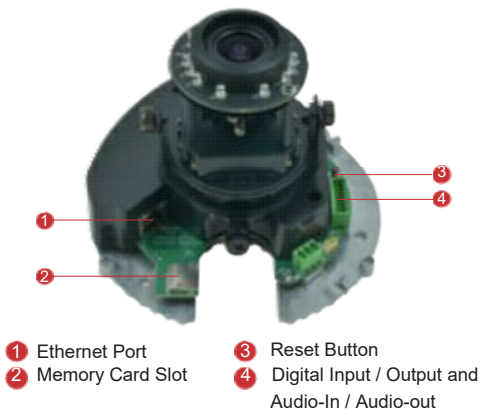

## 2MP Indoor Dome with D/N, Adaptive IR, Basic WDR, SLLS, Vari-Focal Lens

- 2 Megapixel with 1080p
- Day & Night with Superior Low Light Sensitivity and Adaptive IR LED
- Vari-focal Lens with f2.8-12mm / F1.4
- Basic WDR (75 dB)
- 30 fps at 1920 x 1080
- Vandal Resistant (IK09)

### PHOTO INDICATION

- 1 Ethernet Port
- 2 Memory Card Slot
- 3 Reset Button
- 4 Digital Input / Output and Audio-In / Audio-out

#### • Lens

Focal Length / Aperture	Vari-focal, f2.8 - 12 mm / F1.4
Iris	Fixed iris
Focus	Manual focus
Mount Type	Board mount
Horizontal Viewing Angle	92.5° - 35.9°
Viewing Angle Adjustment	Pan: 0° - 350°; Tilt: 17° - 163°; Rotate: 0° - 350°

#### • General

Power Source / Consumption	PoE Class 2 (IEEE802.3af) / 6.49 W
Weight	538 g (1.186 lb)
Dimensions (Ø x H)	146 mm x 114 mm (5.75" x 4.5")
Environmental Casing	Vandal resistant (IK09), Transparent dome cover
Mount Type	Surface, Pendant, Wall, Corner, Pole, Flush, Gang Box
Starting Temperature	-10°C ~ 50°C (14°F ~ 122°F)
Operating Temperature	-10°C ~ 50°C (14°F ~ 122°F)
Operating Humidity	10% ~ 85% RH
Approvals	CE (EN 55022 Class B, EN 55024), FCC (Part15 Subpart B Class B), IK09