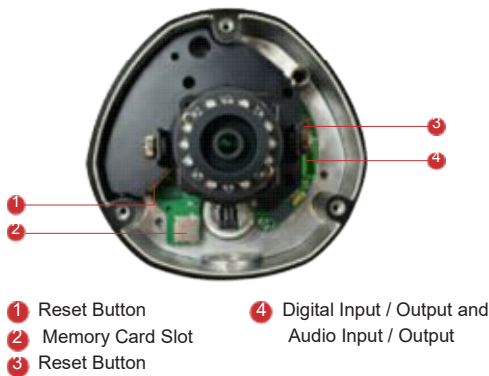

E77

10MP Outdoor Dome with D/N, Adaptive IR, Basic WDR, Fixed Lens

- 10 Megapixel with 4K/1080p
- Day & Night with Adaptive IR LED
- Super Wide Angle Fixed Lens with f3.6mm / F1.8
- Basic WDR (70 dB)
- 30 fps at 1920 x 1080
- Weatherproof (IP66) and Vandal Proof (IK10)

PHOTO INDICATION

- 1 Reset Button
- 2 Memory Card Slot
- 3 Reset Button
- 4 Digital Input / Output and Audio Input / Output

DIMENSION DIAGRAM

Unit: mm [inch]

ACCESSORY OPTIONS

Dome Cover		
PDCX-1101		4-inch, smoke, vandal proof

• Lens

Focal Length / Aperture	Fixed focal, f3.6 mm / F1.8
Iris	Fixed iris
Focus	Fixed focus
Mount Type	Board mount
Horizontal Viewing Angle	101.4°
Viewing Angle Adjustment	Pan: 0°~350°; Tilt: 17°~163°; Rotate: 0°~350°

• Interface

Digital Input	1, Terminal block
Digital Output	1, Terminal block
Local Storage	MicroSDHC/MicroSDXC memory card slot (card not included)

• General

Power Source / Consumption	PoE Class 2 (IEEE802.3af) / 6.49W (IR on)
Weight	1.006 kg (2.218 lb)
Dimensions (Ø x H)	150.4 mm x 116.9 mm (5.9" x 4.6")
Environmental Casing	Weatherproof (IP66 rated); Vandal proof (IK10 rated); Transparent dome cover
Mount Type	Surface, Pendant, Wall, Corner, Pole, Flush, Gang box
Starting Temperature	-20°C ~ 50°C (-4°F ~ 122°F)
Operating Temperature	-40°C ~ 50°C (-40°F ~ 122°F)
Operating Humidity	10% ~ 85% RH
Approvals	CE (EN 55022 Class B, EN 55024), FCC (Part15 Subpart B Class B), IK10, IP66, NEMA 4X