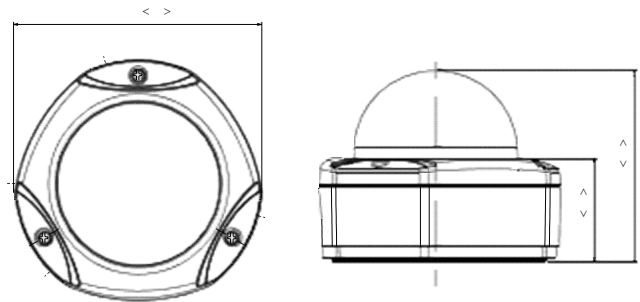

E77

10MP Outdoor Dome with D/N, Adaptive IR, Basic WDR, Fixed Lens

- 10 Megapixel with 4K/1080p
- Day & Night with Adaptive IR LED
- Super Wide Angle Fixed Lens with f3.6mm / F1.8
- Basic WDR (70 dB)
- 30 fps at 1920 x 1080
- Weatherproof (IP66) and Vandal Proof (IK10)

PHOTO INDICATION

- 1 Reset Button
- 2 Memory Card Slot
- 3 Reset Button
- 4 Digital Input / Output and Audio Input / Output

DIMENSION DIAGRAM

Unit: mm [inch]

ACCESSORY OPTIONS

Dome Cover		
PDCX-1101		4-inch, smoke, vandal proof

• Interface

Digital Input	1, Terminal block
Digital Output	1, Terminal block
Local Storage	MicroSDHC/MicroSDXC memory card slot (card not included)

• General

Power Source / Consumption	PoE Class 2 (IEEE802.3af) / 6.49W (IR on)
Weight	1.006 kg (2.218 lb)
Dimensions (Ø x H)	150.4 mm x 116.9 mm (5.9" x 4.6")
Environmental Casing	Weatherproof (IP66 rated); Vandal proof (IK10 rated); Transparent dome cover
Mount Type	Surface, Pendant, Wall, Corner, Pole, Flush, Gang box
Starting Temperature	-20°C ~ 50°C (-4°F ~ 122°F)
Operating Temperature	-40°C ~ 50°C (-40°F ~ 122°F)
Operating Humidity	10% ~ 85% RH
Approvals	CE (EN 55022 Class B, EN 55024), FCC (Part15 Subpart B Class B), IK10, IP66, NEMA 4X