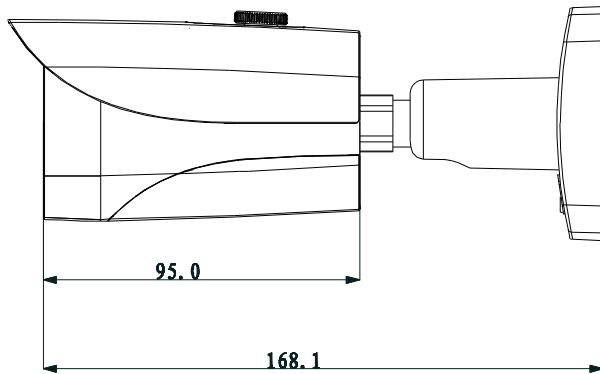

## Technical Specifications

<b>Model</b>	<b>DH-IPC-HFW4300E</b>	
<b>Camera</b>		
Image Sensor	1/3" 3Megapixel progressive scan CMOS	
Effective Pixels	2052(H)x1536(V)	
Scanning System	Progressive	
Electronic Shutter Speed	Auto/Manual, 1/3(4)~1/10000s	
Min. Illumination	0.01Lux/F1.2 (Color), 0.005Lux/F1.2(B/W);0Lux/F1.2(IR on)	
S/N Ratio	More than 50dB	
Video Output	N/A	
<b>Camera Features</b>		
Max. IR LEDs Length	30m	
Day/Night	Auto(ICR)/Color/B/W	
Backlight Compensation	BLC / HLC / DWDR	
White Balance	Auto/Manual	
Gain Control	Auto/Manual	
Noise Reduction	3D	
Privacy Masking	Up to 4 areas	
<b>Lens</b>		
Focal Length	3.6mm (6mm,8mm optional)	
Max Aperture	F1.8(F1.6/F1.6)	
Focus Control	Manual	
Angle of View	H:72.5°(44°/33.2°)	
Lens Type	Fixed lens	
Mount Type	Board-in Type	
<b>Video</b>		
Compression	H.264/ MJPEG	
Resolution	3.0M(2048×1536)/1080P(1920×1080) / 720P(1280×720) / D1(704×576/704×480) / CIF(352×288/352×240)	
Frame Rate	Main Stream	3M(1~20fps)/1080P/720P(1 ~ 25/30fps)
	Sub Stream	D1/CIF(1 ~ 25/30fps)
Bit Rate	H.264: 32K ~ 8192Kbps	
<b>Audio</b>		
Compression	N/A	
Interface	N/A	
<b>Network</b>		
Ethernet	RJ-45 (10/100Base-T)	
Wi-Fi	N/A	
Protocol	IPv4/IPv6, HTTP, HTTPS, SSL, TCP/IP, UDP, UPnP, ICMP, IGMP, SNMP, RTSP, RTP, SMTP, NTP, DHCP, DNS, PPPOE, DDNS, FTP, IP Filter, QoS, Bonjour	
ONVIF	ONVIF Profile S	
Max. User Access	20users	

## DH-IPC-HFW4300E

Smart Phone	iPhone, iPad, Android, Windows Phone
<b>Auxiliary Interface</b>	
Memory Slot	N/A
RS485	N/A
Alarm	N/A
PIR Sensor Range	N/A
<b>General</b>	
Power Supply	DC12V, PoE (802.3af)
Power Consumption	<6W
Working Environment	-20°C~+60°C, Less than 95% RH
Ingress Protection	IP66
Vandal Resistance	N/A
Dimensions	168.1mm×66mm×58.4mm
Weight	0.5kg

## Dimensions (mm)