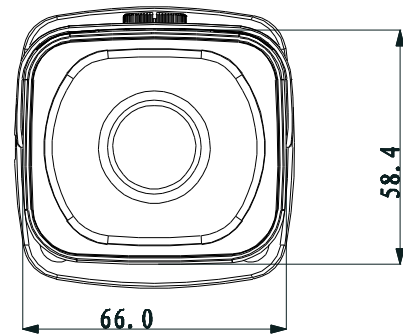

## Technical Specifications

<b>Model</b>	<b>DH-IPC-HFW4300E</b>	
<b>Camera</b>		
Image Sensor	1/3" 3Megapixel progressive scan CMOS	
Effective Pixels	2052(H)x1536(V)	
Scanning System	Progressive	
Electronic Shutter Speed	Auto/Manual, 1/3(4)~1/10000s	
Min. Illumination	0.01Lux/F1.2 (Color), 0.005Lux/F1.2(B/W);0Lux/F1.2(IR on)	
S/N Ratio	More than 50dB	
Video Output	N/A	
<b>Camera Features</b>		
Max. IR LEDs Length	30m	
Day/Night	Auto(ICR)/Color/B/W	
Backlight Compensation	BLC / HLC / DWDR	
White Balance	Auto/Manual	
Gain Control	Auto/Manual	
Noise Reduction	3D	
Privacy Masking	Up to 4 areas	
<b>Lens</b>		
Focal Length	3.6mm (6mm,8mm optional)	
Max Aperture	F1.8(F1.6/F1.6)	
Focus Control	Manual	
Angle of View	H:72.5°(44°/33.2°)	
Lens Type	Fixed lens	
Mount Type	Board-in Type	
<b>Video</b>		
Compression	H.264/ MJPEG	
Resolution	3.0M(2048×1536)/1080P(1920×1080) / 720P(1280×720) / D1(704×576/704×480) / CIF(352×288/352×240)	
Frame Rate	Main Stream	3M(1~20fps)/1080P/720P(1 ~ 25/30fps)
	Sub Stream	D1/CIF(1 ~ 25/30fps)
Bit Rate	H.264: 32K ~ 8192Kbps	
<b>Audio</b>		
Compression	N/A	
Interface	N/A	
<b>Network</b>		
Ethernet	RJ-45 (10/100Base-T)	
Wi-Fi	N/A	
Protocol	IPv4/IPv6, HTTP, HTTPS, SSL, TCP/IP, UDP, UPnP, ICMP, IGMP, SNMP, RTSP, RTP, SMTP, NTP, DHCP, DNS, PPPOE, DDNS, FTP, IP Filter, QoS, Bonjour	
ONVIF	ONVIF Profile S	
Max. User Access	20users	

## DH-IPC-HFW4300E

Smart Phone	iPhone, iPad, Android, Windows Phone
<b>Auxiliary Interface</b>	
Memory Slot	N/A
RS485	N/A
Alarm	N/A
PIR Sensor Range	N/A
<b>General</b>	
Power Supply	DC12V, PoE (802.3af)
Power Consumption	<6W
Working Environment	-20°C~+60°C, Less than 95% RH
Ingress Protection	IP66
Vandal Resistance	N/A
Dimensions	168.1mm×66mm×58.4mm
Weight	0.5kg

## Dimensions (mm)