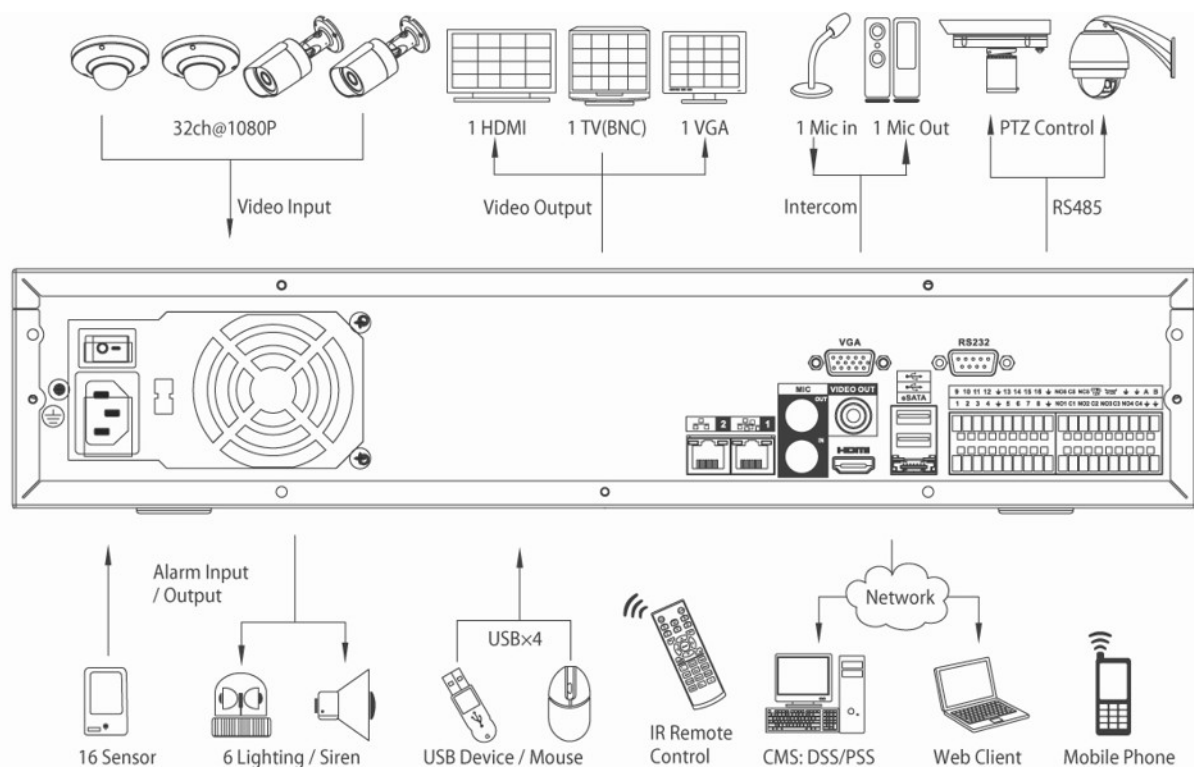

DH-NVR7808/7816/7832/7864

Internal HDD	8 SATA ports (8HDDs or 6HDDs+1CD/DVD-RW), up to 32TB
External HDD	1 eSATA port
Auxiliary Interface	
USB	4 ports (2 Rear), USB2.0
RS232	1 port, For PC communication & Keyboard
RS485	1 port, For PTZ control
General	
Power Supply	AC 100V~240V, 50/60 Hz
Power Consumption	75W (without HDD)
Working Environment	-10°C~+55°C / 10%~90%RH / 86~106kpa
Dimension (W×D×H)	2U, 440mm×454mm×95mm
Weight	6KG (without HDD)

System Connection

* Take NVR7832 as an example

Dahua Technology Co., Ltd.

1187 BinAn Road, Binjiang District, Hangzhou, China

Tel: +86-571-87688883

Fax: +86-571-87688815

Email: overseas@dahuatech.com

www.dahuasecurity.com

*Design and specifications are subject to change without notice.