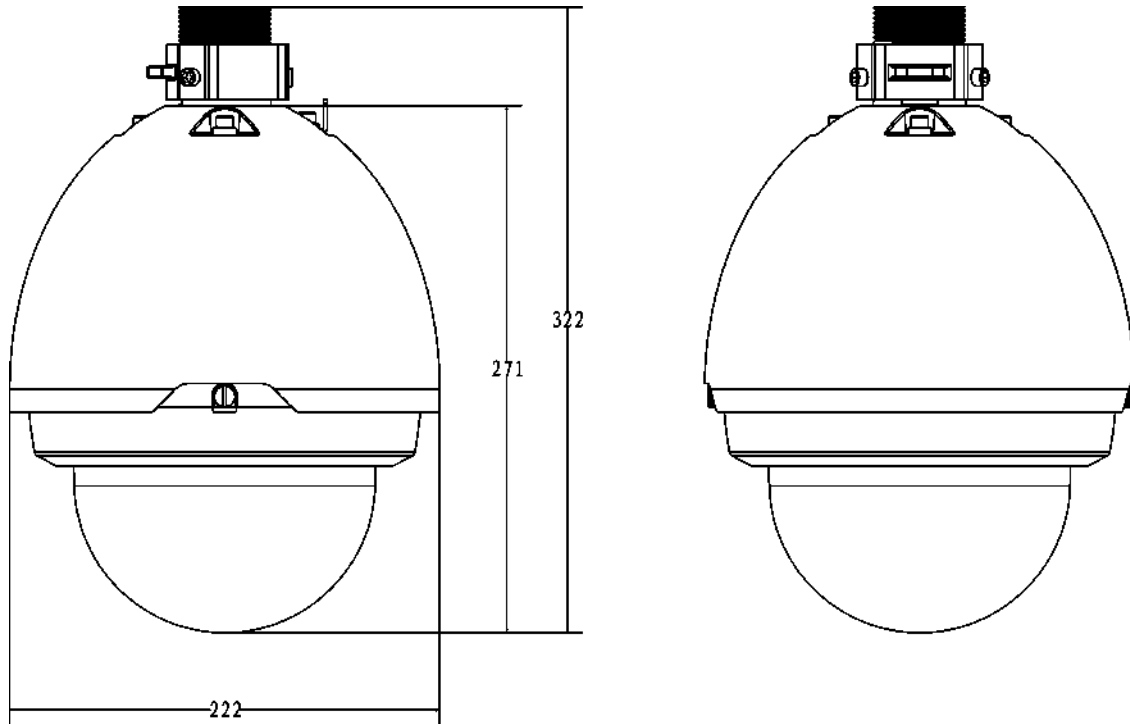

#### Features

- 4.7mm ~ 94.0mm(20x)optical zoom
- H.264 & MJPEG dual-stream encoding
- Max 15fps@3Mp, 25/30fps@1080p resolution
- 100db WDR, Day/Night(ICR), DNR (2D&3D),Auto iris, Auto focus, AWB, AGC,BLC
- Multiple network monitoring: Web viewer, CMS(DSS/PSS) & DMSS
- Max 400 °/s pan speed, 360° endless pan rotation
- Up to 255 presets, 5 auto scan, 8 tour, 5 pattern
- Built-in 7/2 alarm in/out
- Support intelligent 3D positioning with DH-SD protocol
- Micro SD memory, IP67, easy installation

### Dimensions (mm)