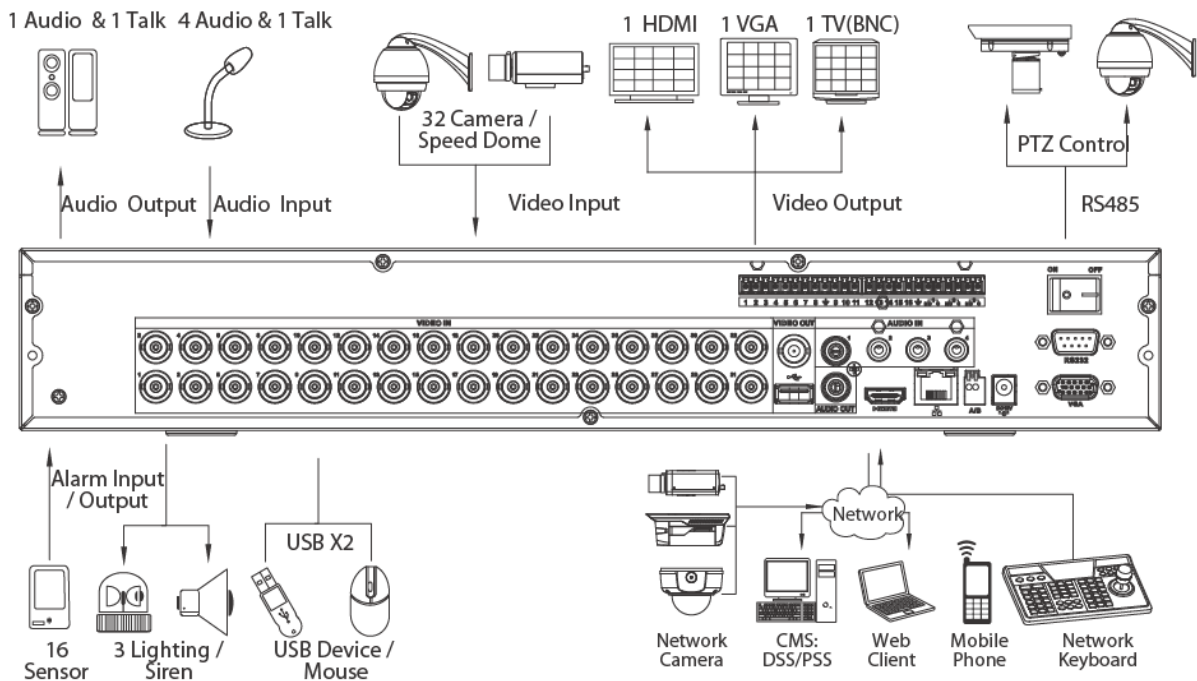

DH-HCVR4224/4232L-S2

Backup Mode	USB Device/Internal SATA burner/Network
Network	
Ethernet	RJ-45 port (10/100M/1000M)
Network Functions	HTTP, IPv4/IPv6, TCP/IP, UPNP, RTSP, UDP, SMTP, NTP, DHCP, DNS, PPPOE, DDNS, FTP, IP Filter, SNMP, P2P
Max. User Access	128 users
Smart Phone	iPhone, iPad, Android, Windows Phone
Storage	
Internal HDD	2 SATA ports, up to 8TB
Auxiliary Interface	
USB Interface	2 ports(1 Rear), USB2.0
RS232	1 port, For PC communication & Keyboard
RS485	1 port, For PTZ control
General	
Power Supply	DC12V/5A
Power Consumption	15W(without HDD)
Working Environment	-10°C ~ +55°C / 10%~90%RH / 86~106kpa
Dimension(W×D×H)	1.5U, 440mm×416mm×68mm
Weight	2.35KG(without HDD)

System Connection

*Takes HCVR4232L-S2 as an example

Dahua Technology Co., Ltd.

1199' BinAn Road, Binjiang District, Hangzhou, China

Tel: +86-571-87688883

Fax: +86-571-87688815