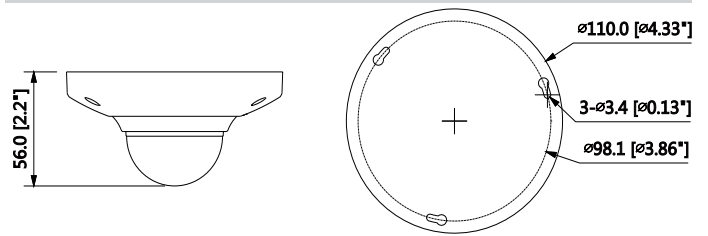

Dimensions (mm/inch)

Accessories

Optional: