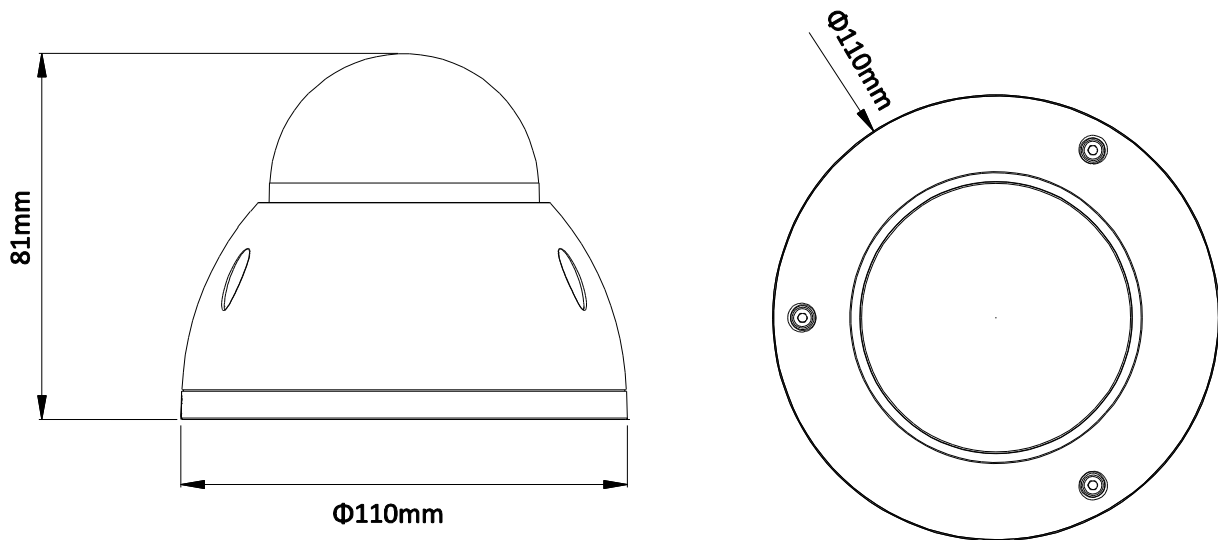

## Technical Specifications

<b>Model</b>	<b>DH-IPC-HDBW1320E</b>	
<b>Camera</b>		
Image Sensor	1/3" 3Megapixel progressive scan CMOS	
Effective Pixels	2304(H) x1536(V)	
Scanning System	Progressive	
Electronic Shutter Speed	Auto/Manual, 1s~1/100000s	
Min. Illumination	0. 1Lux/F2.0(Color), 0Lux/F2.0(IR on)	
S/N Ratio	More than 50dB	
Video Output	N/A	
<b>Camera Features</b>		
Max. IR LEDs Length	30m	
Day/Night	Auto(ICR)/Color/B/W	
Backlight Compensation	BLC / HLC / DWDR	
White Balance	Auto/Manual	
Gain Control	Auto/Manual	
Noise Reduction	3D	
Privacy Masking	Up to 4 areas	
<b>Lens</b>		
Focal Length	3.6mm(2.8mm optional)	
Max Aperture	F2.0(F2.0)	
Focus Control	Manual	
Angle of View	H: 81°(92°)	
Lens Type	Fixed lens	
Mount Type	Board-in Type	
<b>Video</b>		
Compression	H.264/ H.264H/ H.264B/ MJPEG	
Resolution	3M(2048×1536)(2304×1296)/1080P(1920×1080)/720P(1280×720) / D1(704×576/704×480) /CIF(352×288/352×240)	
Frame Rate	Main Stream	3M(1 ~ 20fps)/1080P(1 ~ 25/30fps)
	Sub Stream	D1(1 ~ 25/30fps)
Bit Rate	H.264: 4kbps~8192kbps	
Corridor Mode	Support	
<b>Audio</b>		
Compression	N/A	
Interface	N/A	
<b>Network</b>		
Ethernet	RJ-45 (10/100Base-T)	
Wi-Fi	N/A	
Protocol	IPv4/IPv6, HTTP, HTTPS, TCP/IP, UDP, UPnP, ICMP, IGMP, RTSP, RTP, SMTP, NTP, DHCP, DNS, PPPOE, DDNS, FTP, IP Filter, QoS	
Compatibility	ONVIF, CGI	
Max. User Access	20 users	

## DH-IPC-HDBW1320E

Smart Phone	iPhone, iPad, Android, Windows Phone
<b>Auxiliary Interface</b>	
Memory Slot	N/A
RS485	N/A
Alarm	N/A
PIR Sensor Range	N/A
<b>General</b>	
Power Supply	DC12V, PoE (802.3af)
Power Consumption	<4W(IR on)
Working Environment	-30°C~+60°C, Less than 95% RH
Ingress Protection	IP67
Vandal Resistance	IK10
Dimensions	Φ110mm×81mm
Weight	0.47kg

## Dimensions (mm)