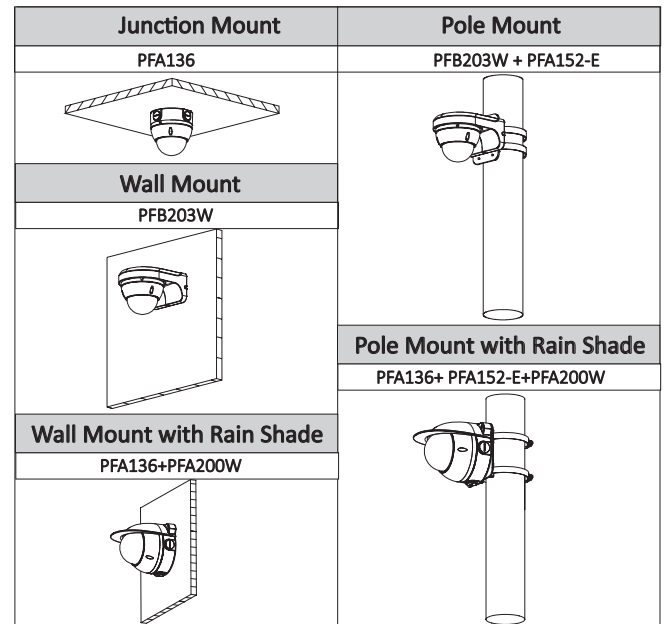

Construction

Casing	Metal
Dimensions	Φ109.9mm × 81mm (4.33" × 3.19")
Net Weight	0.34Kg (0.75lb)
Gross Weight	0.47Kg (1.04lb)

Ordering Information

Type	Part Number	Description
5MP camera	DH-IPC-HDBW1531EP-0280B	5MP WDR IR Mini-Dome Network Camera, 2.8mm, PAL
	DH-IPC-HDBW1531EN-0280B	5MP WDR IR Mini-Dome Network Camera, 2.8mm, NTSC
	IPC-HDBW1531EP-0280B	5MP WDR IR Mini-Dome Network Camera, 2.8mm, PAL
	IPC-HDBW1531EN-0280B	5MP WDR IR Mini-Dome Network Camera, 2.8mm, NTSC
	DH-IPC-HDBW1531EP-0360B	5MP WDR IR Mini-Dome Network Camera, 3.6mm, PAL
	DH-IPC-HDBW1531EN-0360B	5MP WDR IR Mini-Dome Network Camera, 3.6mm, NTSC
	IPC-HDBW1531EP-0360B	5MP WDR IR Mini-Dome Network Camera, 3.6mm, PAL
	IPC-HDBW1531EN-0360B	5MP WDR IR Mini-Dome Network Camera, 3.6mm, NTSC
Accessories (optional)	PFA136	Junction box
	PFB203W	Wall mount
	PFA152-E	Pole mount
	PFA200W	Rain shade

Accessories

Optional:

Dimensions (mm/inch)