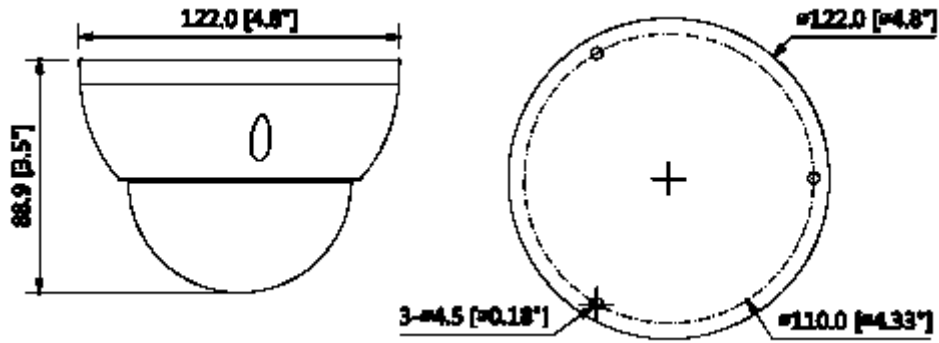

IPC-HDBW2421RP-ZS

4MP WDR IR Dome IP Kamera

Boyutlar	88.9mm x ϕ 122mm
Net Ağırlık	0.4Kg

Junction Mount	Inceiling Mount
PFA137	PFB200C
	
Wall Mount	Pole Mount
PFB203W	PFB203W + PFA152
