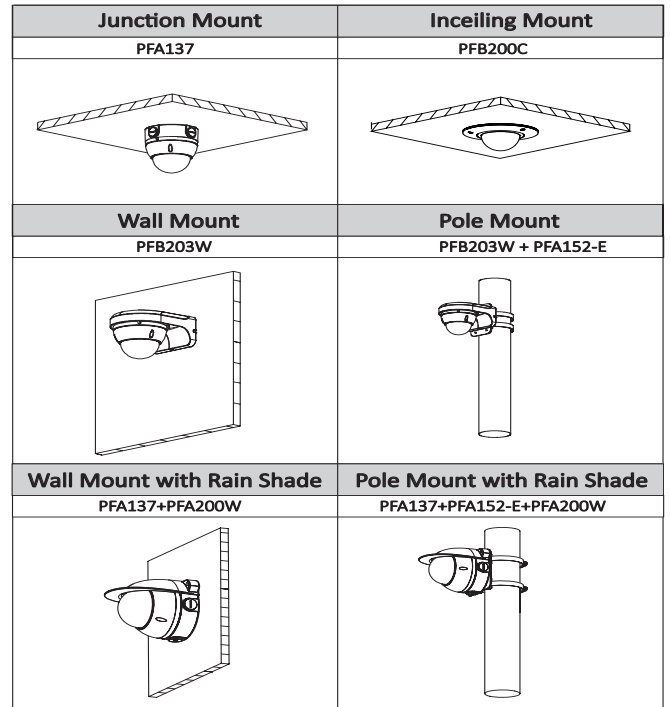

Construction

Casing	Metal
Dimensions	φ122mm×88.9mm(4.80"×3.50")
Net Weight	0.4Kg (0.88lb)
Gross Weight	0.54Kg(1.19lb)

Ordering Information

Type	Part Number	Description
4MP camera	DH-IPC-HDBW2431RP-ZS	4MP WDR IR Dome Network Camera, PAL
	DH-IPC-HDBW2431RN-ZS	4MP WDR IR Dome Network Camera, NTSC
	IPC-HDBW2431RP-ZS	4MP WDR IR Dome Network Camera, PAL
	IPC-HDBW2431RN-ZS	4MP WDR IR Dome Network Camera, NTSC
	DH-IPC-HDBW2431RP-VFS	4MP WDR IR Dome Network Camera, PAL
	DH-IPC-HDBW2431RN-VFS	4MP WDR IR Dome Network Camera, NTSC
	IPC-HDBW2431RP-VFS	4MP WDR IR Dome Network Camera, PAL
	IPC-HDBW2431RN-VFS	4MP WDR IR Dome Network Camera, NTSC
Accessories (optional)	PFA137	Junction box
	PFB203W	Wall mount
	PFA152-E	Pole mount
	PFB200C	In-ceiling Mount
	PFA200W	Rain shade

Accessories

Optional:

Dimensions (mm/inch)