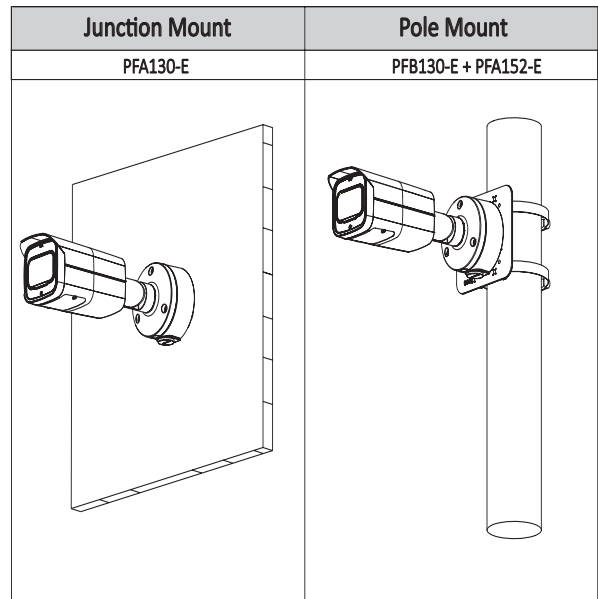

Accessories

Optional:

PFA130-E Junction Box

PFA152-E Pole Mount

Dimensions (mm/inch)