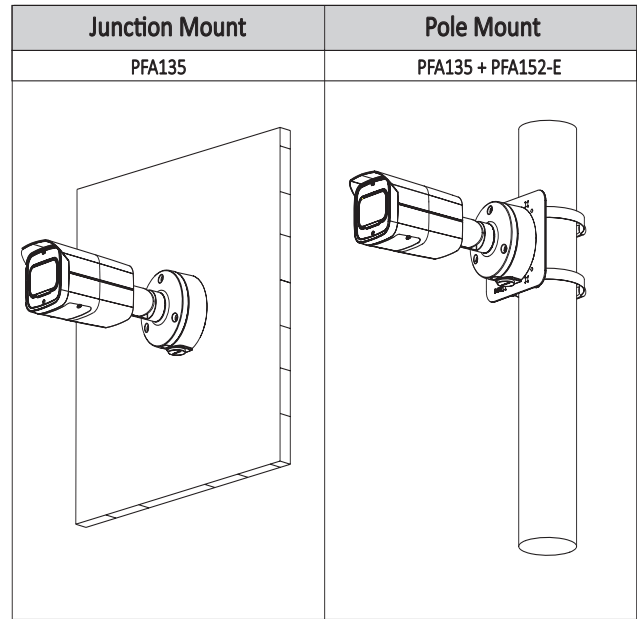

Accessories

Optional:

PFA135
Junction Box

PFA152-E
Pole Mount

Dimensions (mm/inch)