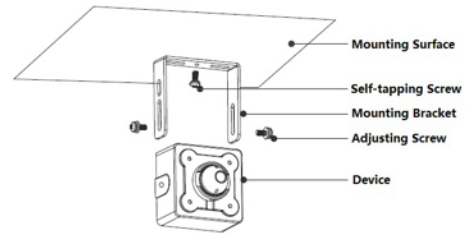

Construction

Casing	Metal
Dimensions	30mm×31mm×32.4mm(1.18"×1.22"×1.28")
Net Weight	0.40Kg (0.88lb)
Gross Weight	0.47Kg (1.03lb)

Ordering Information

Type	Part Number	Description
4MP Camera Lens Unit	IPC-HUM8431-L5	4MP Rectangular Pinhole Lens with 8 meters Cable
Accessories (Required)	DH-IPC-HUM8431P-E1	4MP Covert Pinhole Network Camera Main Box, PAL
	DH-IPC-HUM8431N-E1	4MP Covert Pinhole Network Camera Main Box, NTSC
	IPC-HUM8431P-E1	4MP Covert Pinhole Network Camera Main Box, PAL
	IPC-HUM8431N-E1	4MP Covert Pinhole Network Camera Main Box, NTSC

Link: http://www.dahuasecurity.com/products_category/4-megapixel-4281.html

Installation

Dimensions (mm/inch)