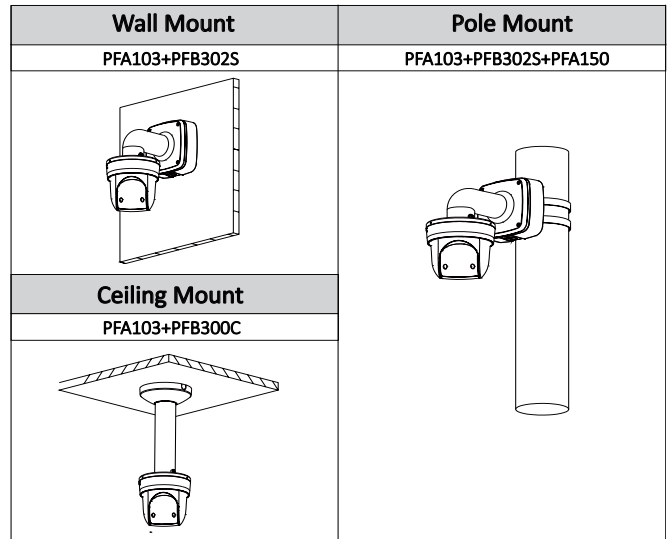

**Construction**

Casing	Metal
Dimensions	Ø132.7 (mm) x 117.9 (mm)
Net Weight	0.95kg(2.09lb)
Gross Weight	1kg(2.20lb)

**Ordering Information**

Type	Part Number	Description
2MP PTZ Camera	DH-SD29204T-GN-W	2MP 4x IR PTZ Wi-Fi Network Camera, WDR, PAL
	DH-SD29204TN-GN-W	2MP 4x IR PTZ Wi-Fi Network Camera, WDR, NTSC
	SD29204T-GN-W	2MP 4x IR PTZ Wi-Fi Network Camera, WDR, PAL
	SD29204TN-GN-W	2MP 4x IR PTZ Wi-Fi Network Camera, WDR, NTSC
Accessories	PFB302S	Wall Mount
	PFA103	Mount Adapter
	DC12V/2A	Power Adapter
	PFB300C	Ceiling Mount
	PFA150	Pole Mount
	PFA151	Corner Mount

**Accessories**

Optional:

PFB302S  
Wall Mount

PFA103  
Mount Adapter

DC12V/2A  
Power Adapter

PFA150  
Pole Mount

PFB300C  
Ceiling Mount

PFA151  
Corner Mount

**Dimensions (mm)**