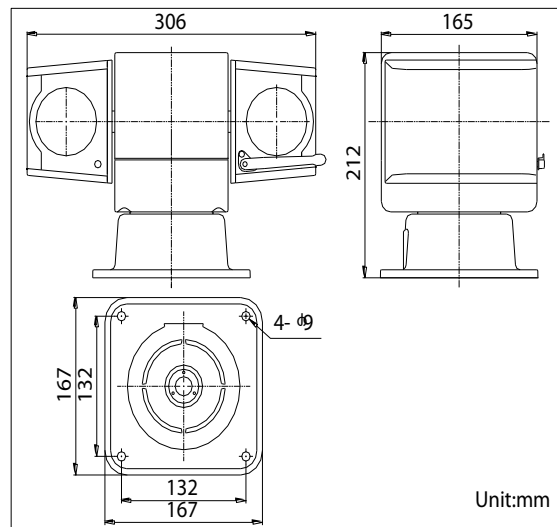

# DP-22DY5223IW-DM 2MP 23X Mobile Ultra -low illumination IR Positioning System Lite

**DARKFIGHTER**

Proportional Zoom	Support
PTZ Position Display	On / Off
Simultaneous Live View	Up to 20 users
<b>System Integration</b>	
Menu	English
3D Positioning	Support
Preset Freezing	Support
Scheduled Task	Support
Alarm I/O	7 alarm inputs, 2 alarm outputs
Ethernet	1 RJ45 10M/100M Ethernet interface
CVBS Output	1.0V[p-p] / 75Ω, NTSC (or PAL) composite, BNC
RS485	Half duplex, DUNLOP, Pelco-P, Pelco-D, self-AI2daptive
Onboard Storage	Built-in Micro SD/SDXC card slot, up to 128GB, manual/alarm recording, ANR
Number of Simultaneous Live View	Up to 20
User/Host Level	Up to 32 users, 3 Levels: Administrator, Operator and User
<b>General</b>	
Power	DC12V, Max. 40W
Working Temperature/Humidity	-40° C ~ 65° C, humidity 90% or less
Protection Level	IP66 standard, TVS 6,000V lightning protection, surge protection and voltage transient protection
Dimensions(mm)	306× 167× 212
Weight(approx.)	7.8kg

## Dimensions

**DUNLOP**