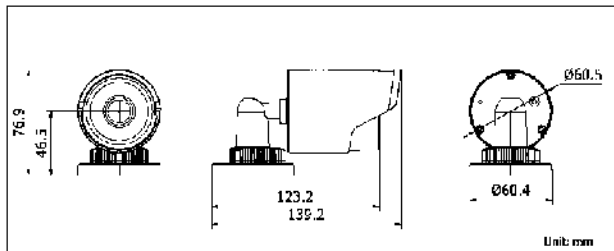

### Key Features

- 4 Megapixel High Resolution
- Full HD1080p Video
- Dual Video Streams
- 4 mm or 6 mm Fixed Lens
- 120 dB Wide Dynamic Range
- 3D Digital Noise Reduction
- Smart Features
- PoE (802.3af)
- IR Range 30 Meters (~100 Feet)
- IP67 Protection

### Dimensions